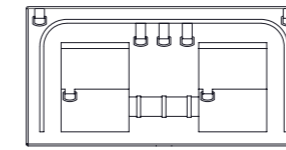

MoonBox 70

Standard

Adventure

MoonBox 70 angle 90°

MOON BOX ADVENTURE 70

Box volume: 71 l
Pocket volume: 17,75 l
Total volume: 88,75 l
Weight: 5,51 kg

Maximum self load

5 KG

12 KG

MoonBox 70 angle 100°

MOON BOX STANDARD 70

MOON BOX ADVENTURE 70

Box volume: 71 l
 Pocket volume: 17,75 l
 Total volume: 88,75 l
 Weight: 5,78 kg

Box volume: 71 l
 Pocket volume: 17,75 l
 Total volume: 88,75 l
 Weight: 5,23 kg