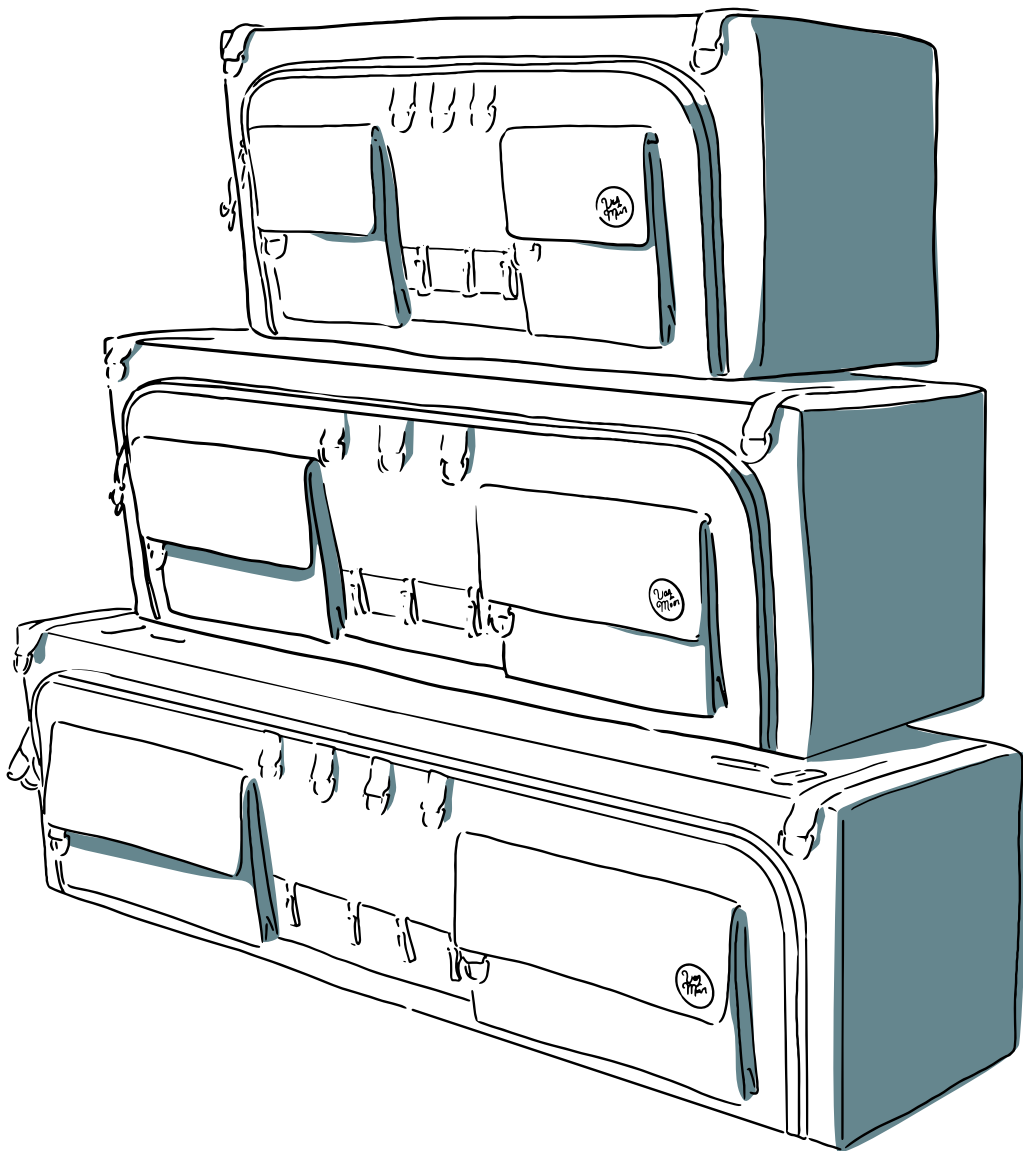

MOONBOX

Product card

Live light at
vandermoon.com