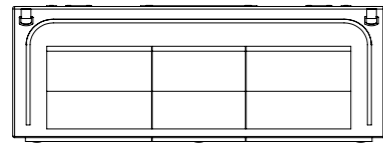

MoonBox 90

Standard

Adventure

MoonBox 90 angle 90°

MOON BOX ADVENTURE 90

Box volume: 91 l
Pocket volume: 22,75 l
Total volume: 113,75 l
Weight: 6,39 kg

Maximum self load

MoonBox 90 angle 100°

MOON BOX STANDARD 90

MOON BOX ADVENTURE 90

Box volume: 91 l
 Pocket volume: 22,75 l
 Total volume: 113,75 l
 Weight: 7,16 kg

Box volume: 91 l
 Pocket volume: 22,75 l
 Total volume: 113,75 l
 Weight: 6,69 kg