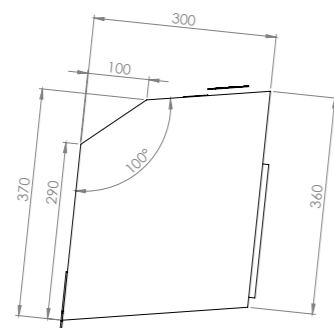

MoonBox 90

Standard

Adventure

MoonBox 90 angle 90°

MOON BOX ADVENTURE 90

Box volume: 91 l
Pocket volume: 22,75 l
Total volume: 113,75 l
Weight: 6,39 kg

Maximum self load

MoonBox 90 angle 100°

MOON BOX STANDARD 90

MOON BOX ADVENTURE 90

Box volume: 91 l
 Pocket volume: 22,75 l
 Total volume: 113,75 l
 Weight: 7,16 kg

Box volume: 91 l
 Pocket volume: 22,75 l
 Total volume: 113,75 l
 Weight: 6,69 kg