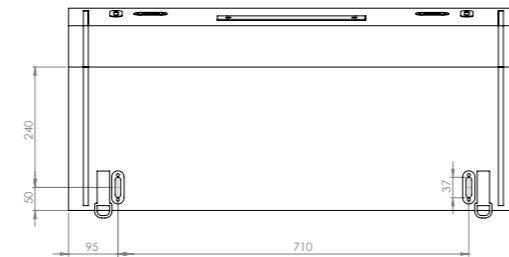

MoonBox 90

Standard

Adventure

MoonBox 90 angle 90°

MOON BOX ADVENTURE 90

Box volume: 91 l
Pocket volume: 22,75 l
Total volume: 113,75 l
Weight: 6,39 kg

Maximum self load

MoonBox 90 angle 100°

MOON BOX STANDARD 90

MOON BOX ADVENTURE 90

Box volume: 91 l
 Pocket volume: 22,75 l
 Total volume: 113,75 l
 Weight: 7,16 kg

Box volume: 91 l
 Pocket volume: 22,75 l
 Total volume: 113,75 l
 Weight: 6,69 kg