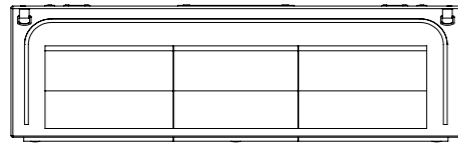

MOON BOX ADVENTURE 115

Box volume: 122 l
 Pocket volume: 30,5 l
 Total volume: 152,5 l
 Weight: 9,55 kg

Maximum self load

Compatible car models:

RAM ProMaster (since 2013)
 Fiat Ducato version III (since 2006)
 Citroen Jumper version II (since 2006)
 Peugeot Boxer version II (since 2006)

MoonBox 115 angle 108°

MOON BOX STANDARD 115

Box volume: 122 l
 Pocket volume: 30,5 l
 Total volume: 152,5 l
 Weight: 9,22 kg

MOON BOX ADVENTURE 115

Box volume: 122 l
 Pocket volume: 30,5 l
 Total volume: 152,5 l
 Weight: 8,63 kg