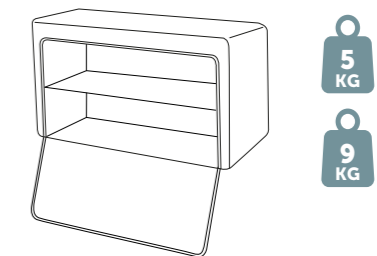

Maximum self load

Compatible car models:

Mercedes Sprinter 901
Mercedes Sprinter 902
Mercedes Sprinter 904 (until 2006)
Mercedes Sprinter 906
Mercedes Sprinter 907
Volkswagen Crafter (2007-2016)
Volkswagen LT (since 2016)
Volkswagen Transporter T5, T6, T6.1 to adapt