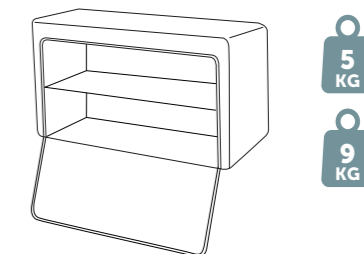

Maximum self load

Compatible car models:

RAM ProMaster (since 2013)
Fiat Ducato version III (since 2006)
Citroen Jumper version II (since 2006)
Peugeot Boxer version II (since 2006)