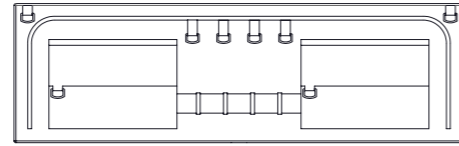

MOON BOX ADVENTURE 115

Box volume: 122 l
 Pocket volume: 30,5 l
 Total volume: 152,5 l
 Weight: 9,55 kg

Maximum self load

Compatible car models:

RAM ProMaster (since 2013)
 Fiat Ducato version III (since 2006)
 Citroen Jumper version II (since 2006)
 Peugeot Boxer version II (since 2006)

MoonBox 115 angle 108°

MOON BOX STANDARD 115

Box volume: 122 l
 Pocket volume: 30,5 l
 Total volume: 152,5 l
 Weight: 9,22 kg

MOON BOX ADVENTURE 115

Box volume: 122 l
 Pocket volume: 30,5 l
 Total volume: 152,5 l
 Weight: 8,63 kg