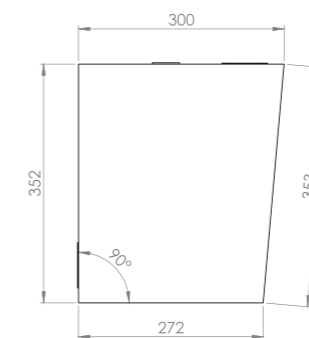

Size: 350x300x1150 mm
Weight: 9 kg
Capacity: 150 l

Available colours:

MoonBox Adventure

MoonBox Adventure 50

Size: 350x300x500 mm
Weight: 4,5 kg
Capacity: 64 l

Available colours:

MoonBox Adventure 70

Size: 350x300x700 mm
Weight: 6,0 kg
Capacity: 90 l

Available colours:

MoonBox Adventure 90

Size: 350x300x900 mm
Weight: 7,5 kg
Capacity: 118 l

Available colours:

MoonBox Adventure 115

Size: 350x300x1150 mm
Weight: 9 kg
Capacity: 150 l

Available colours:

MoonBox 50

Standard

Adventure

MoonBox 50 angle 90°

MOON BOX ADVENTURE 50

Box volume: 51 l
Pocket volume: 12,75 l
Total volume: 63,75 l
Weight: 4,21 kg

Maximum self load

5 KG
9 KG

MoonBox 50 angle 100°

MOON BOX STANDARD 50

Box volume: 51 l
 Pocket volume: 12,75 l
 Total volume: 63,75 l
 Weight: 4,52 kg

MOON BOX ADVENTURE 50

Box volume: 51 l
 Pocket volume: 12,75 l
 Total volume: 63,75 l
 Weight: 4,13 kg