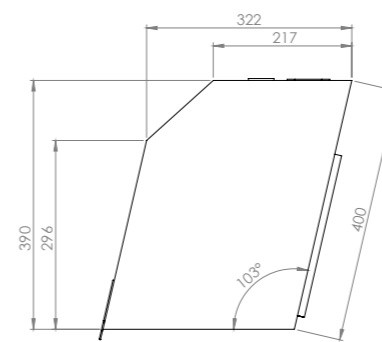

MoonBox 115 angle 100°

Box volume: 116 l
Pocket volume: 29 l
Total volume: 145 l
Weight: 9,12 kg

Box volume: 116 l
Pocket volume: 29 l
Total volume: 145 l
Weight: 8,75 kg

Maximum self load

Compatible car models:

MAN TGE since 2017
Volkswagen Crafter ver II since 2016, H2, H3

MoonBox 115 angle 103°

Box volume: 122 l
Pocket volume: 30,5 l
Total volume: 152,5 l
Weight: 9,12 kg

Box volume: 122 l
Pocket volume: 30,5 l
Total volume: 152,5 l
Weight: 9,55 kg

Maximum self load

Compatible car models:

RAM ProMaster (since 2013)
Fiat Ducato version III (since 2006)
Citroen Jumper version II (since 2006)
Peugeot Boxer version II (since 2006)