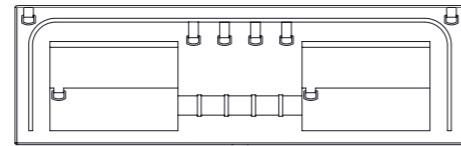

MoonBox 115

Standard

Adventure

MoonBox 115 angle 90°

MOON BOX ADVENTURE 115

Box volume: 116 l
Pocket volume: 29 l
Total volume: 145 l
Weight: 8,45 kg

Maximum self load

MoonBox 115 angle 100°

MOON BOX STANDARD 115

Box volume: 116 l
 Pocket volume: 29 l
 Total volume: 145 l
 Weight: 9,12 kg

MOON BOX ADVENTURE 115

Box volume: 116 l
 Pocket volume: 29 l
 Total volume: 145 l
 Weight: 8,75 kg

Maximum self load