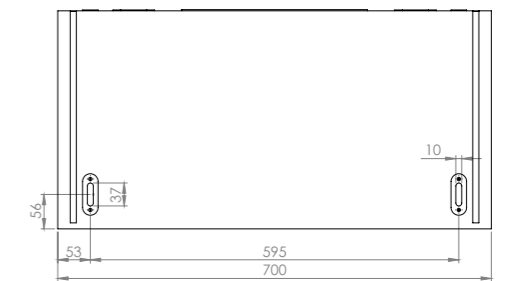

MoonBox 70

Standard

Adventure

MoonBox 70 angle 90°

MOON BOX ADVENTURE 70

Box volume: 71 l
Pocket volume: 17,75 l
Total volume: 88,75 l
Weight: 5,51 kg

Maximum self load

5 KG

12 KG

MoonBox 70 angle 100°

MOON BOX STANDARD 70

MOON BOX ADVENTURE 70

Box volume: 71 l
 Pocket volume: 17,75 l
 Total volume: 88,75 l
 Weight: 5,78 kg

Box volume: 71 l
 Pocket volume: 17,75 l
 Total volume: 88,75 l
 Weight: 5,23 kg