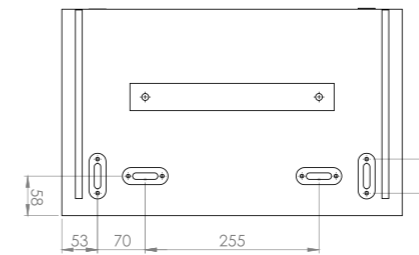

Standard

Adventure

MoonBox 50 angle 90°

MOON BOX ADVENTURE 50

Box volume: 51 l
Pocket volume: 12,75 l
Total volume: 63,75 l
Weight: 4,21 kg

Maximum self load

5 KG
9 KG

MoonBox 50 angle 100°

MOON BOX STANDARD 50

Box volume: 51 l
 Pocket volume: 12,75 l
 Total volume: 63,75 l
 Weight: 4,52 kg

MOON BOX ADVENTURE 50

Box volume: 51 l
 Pocket volume: 12,75 l
 Total volume: 63,75 l
 Weight: 4,13 kg