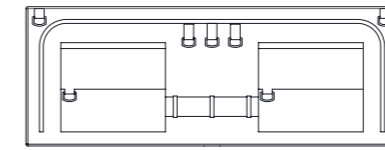

MoonBox 90

Standard

Adventure

MoonBox 90 angle 90°

MOON BOX ADVENTURE 90

Box volume: 91 l
Pocket volume: 22,75 l
Total volume: 113,75 l
Weight: 6,39 kg

Maximum self load

MoonBox 90 angle 100°

MOON BOX STANDARD 90

MOON BOX ADVENTURE 90

Box volume: 91 l
 Pocket volume: 22,75 l
 Total volume: 113,75 l
 Weight: 7,16 kg

Box volume: 91 l
 Pocket volume: 22,75 l
 Total volume: 113,75 l
 Weight: 6,69 kg