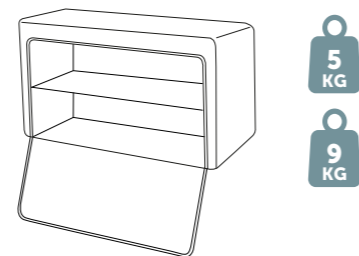

Maximum self load

Compatible car models:

Ford Transit MK8 H2, H3, R/AWD, FWD (since 2013)

MoonBox 50 angle 110°

MOON BOX STANDARD 50

Box volume: 51 l
Pocket volume: 12,75 l
Total volume: 63,75 l
Weight: 4,85 kg