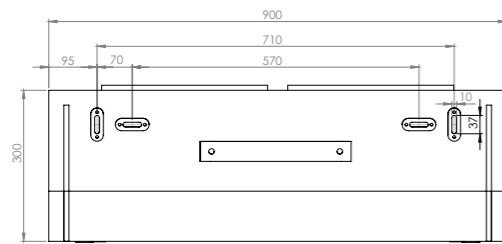

MoonBox 90

Standard

Adventure

MoonBox 90 angle 90°

MOON BOX ADVENTURE 90

Box volume: 91 l
Pocket volume: 22,75 l
Total volume: 113,75 l
Weight: 6,39 kg

Maximum self load

MoonBox 90 angle 100°

MOON BOX STANDARD 90

MOON BOX ADVENTURE 90

Box volume: 91 l
 Pocket volume: 22,75 l
 Total volume: 113,75 l
 Weight: 7,16 kg

Box volume: 91 l
 Pocket volume: 22,75 l
 Total volume: 113,75 l
 Weight: 6,69 kg