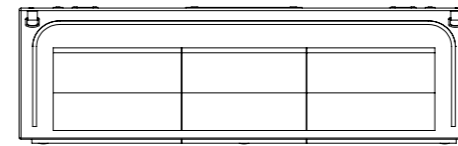

MoonBox 115 angle 103°

MOON BOX STANDARD 115

Box volume: 122 l
Pocket volume: 30,5 l
Total volume: 152,5 l
Weight: 9,12 kg