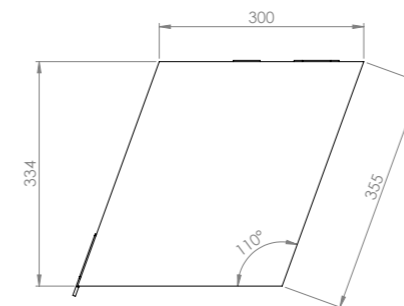

MOON BOX ADVENTURE 50

Box volume: 51 l
Pocket volume: 12,75 l
Total volume: 63,75 l
Weight: 4,47 kg