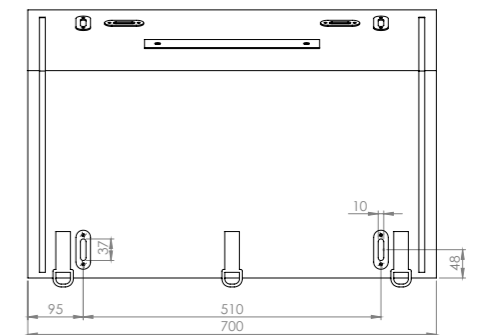

MoonBox 70 angle 108°

MOON BOX STANDARD 70

MOON BOX ADVENTURE 70

Box volume: 74 l
Pocket volume: 18,5 l
Total volume: 92,5 l
Weight: 6,09 kg

Box volume: 74 l
Pocket volume: 18,5 l
Total volume: 92,5 l
Weight: 5,56 kg

Maximum self load

5 KG
12 KG

Compatible car models:

Ford Transit MK8 H2, H3, R/AWD, FWD (since 2013)

MoonBox 70 angle 110°

MOON BOX STANDARD 70

MOON BOX ADVENTURE 70

Box volume: 71 l
Pocket volume: 17,75 l
Total volume: 88,75 l
Weight: 5,99 kg

Box volume: 71 l
Pocket volume: 17,75 l
Total volume: 88,75 l
Weight: 5,67 kg

Maximum self load

5 KG
12 KG

Compatible car models:

Mercedes Sprinter 901
Mercedes Sprinter 902
Mercedes Sprinter 904 (until 2006)
Mercedes Sprinter 906
Mercedes Sprinter 907
Volkswagen Crafter (2007-2016)
Volkswagen LT (since 2016)
Volkswagen Transporter T5, T6, T6.1 to adapt