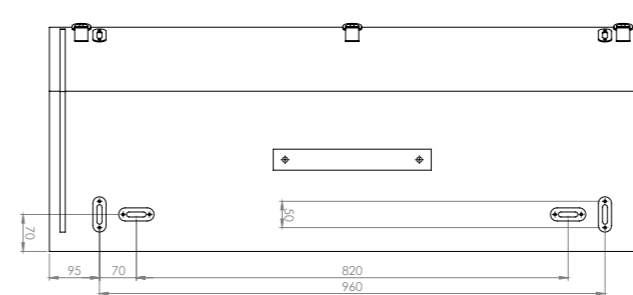

Maximum self load

MoonBox 115 angle 110°

MOON BOX STANDARD 115

Box volume: 116 l
 Pocket volume: 29 l
 Total volume: 145 l
 Weight: 9,12 kg

MOON BOX ADVENTURE 115

Box volume: 116 l
 Pocket volume: 29 l
 Total volume: 145 l
 Weight: 8,53 kg