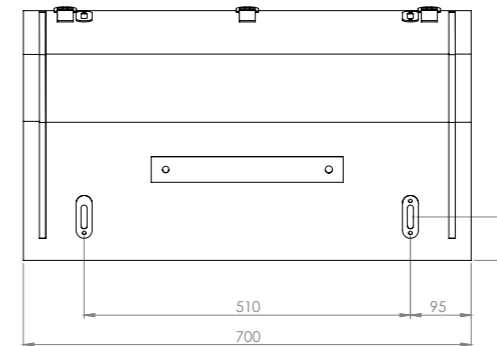

MoonBox 70 angle 100°

MOON BOX STANDARD 70

MOON BOX ADVENTURE 70

Box volume: 71 l
Pocket volume: 17,75 l
Total volume: 88,75 l
Weight: 5,78 kg

Box volume: 71 l
Pocket volume: 17,75 l
Total volume: 88,75 l
Weight: 5,23 kg

Maximum self load

5 KG
12 KG

Compatible car models:

MAN TGE since 2017
Volkswagen Crafter ver II since 2016, H2, H3

MoonBox 70 angle 103°

MOON BOX STANDARD 70

MOON BOX ADVENTURE 70

Box volume: 74 l
Pocket volume: 18,5 l
Total volume: 92,5 l
Weight: 5,78 kg

Box volume: 74 l
Pocket volume: 18,5 l
Total volume: 92,5 l
Weight: 6,22 kg

Maximum self load

5 KG
12 KG

Compatible car models:

RAM ProMaster (since 2013)
Fiat Ducato version III (since 2006)
Citroen Jumper version II (since 2006)
Peugeot Boxer version II (since 2006)