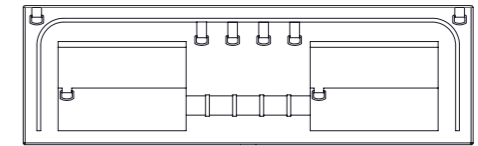

MOON BOX ADVENTURE 115

Box volume: 122 l
Pocket volume: 30,5 l
Total volume: 152,5 l
Weight: 9,55 kg