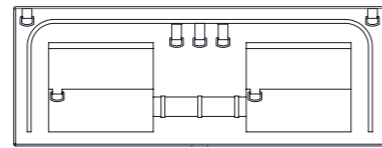

MoonBox 90

Standard

Adventure

MoonBox 90 angle 90°

MOON BOX ADVENTURE 90

Box volume: 91 l
Pocket volume: 22,75 l
Total volume: 113,75 l
Weight: 6,39 kg

Maximum self load

MoonBox 90 angle 100°

MOON BOX STANDARD 90

MOON BOX ADVENTURE 90

Box volume: 91 l
 Pocket volume: 22,75 l
 Total volume: 113,75 l
 Weight: 7,16 kg

Box volume: 91 l
 Pocket volume: 22,75 l
 Total volume: 113,75 l
 Weight: 6,69 kg