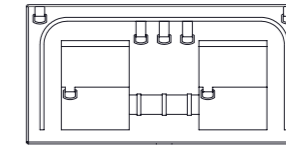

MoonBox 70 angle 110°

MOON BOX STANDARD 70

MOON BOX ADVENTURE 70

Box volume: 71 l
Pocket volume: 17,75 l
Total volume: 88,75 l
Weight: 5,99 kg

Box volume: 71 l
Pocket volume: 17,75 l
Total volume: 88,75 l
Weight: 5,67 kg