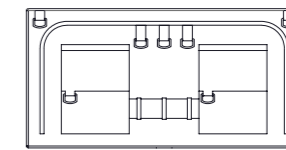

MoonBox 70 angle 103°

MOON BOX STANDARD 70

MOON BOX ADVENTURE 70

Box volume: 74 l
Pocket volume: 18,5 l
Total volume: 92,5 l
Weight: 5,78 kg

Box volume: 74 l
Pocket volume: 18,5 l
Total volume: 92,5 l
Weight: 6,22 kg