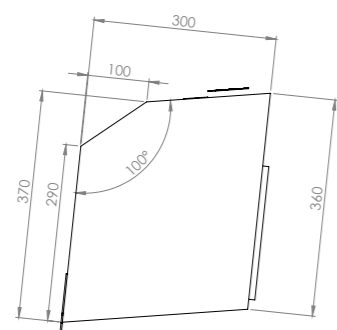

Size: 350x300x1150 mm
Weight: 9 kg
Capacity: 150 l

Available colours:

MoonBox Adventure

MoonBox Adventure 50

Size: 350x300x500 mm
Weight: 4,5 kg
Capacity: 64 l

Available colours:

MoonBox Adventure 70

Size: 350x300x700 mm
Weight: 6,0 kg
Capacity: 90 l

Available colours:

MoonBox Adventure 90

Size: 350x300x900 mm
Weight: 7,5 kg
Capacity: 118 l

Available colours:

MoonBox Adventure 115

Size: 350x300x1150 mm
Weight: 9 kg
Capacity: 150 l

Available colours:

MoonBox 50

Standard

Adventure

MoonBox 50 angle 90°

MOON BOX ADVENTURE 50

Box volume: 51 l
Pocket volume: 12,75 l
Total volume: 63,75 l
Weight: 4,21 kg

Maximum self load

5 KG
9 KG

MoonBox 50 angle 100°

MOON BOX STANDARD 50

Box volume: 51 l
 Pocket volume: 12,75 l
 Total volume: 63,75 l
 Weight: 4,52 kg

MOON BOX ADVENTURE 50

Box volume: 51 l
 Pocket volume: 12,75 l
 Total volume: 63,75 l
 Weight: 4,13 kg