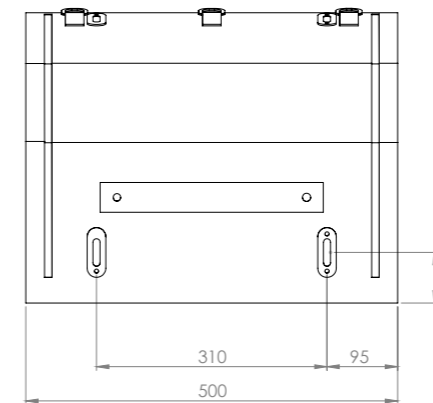

MOON BOX ADVENTURE 50

Box volume: 54 l
Pocket volume: 13,5 l
Total volume: 67,5 l
Weight: 4,96 kg