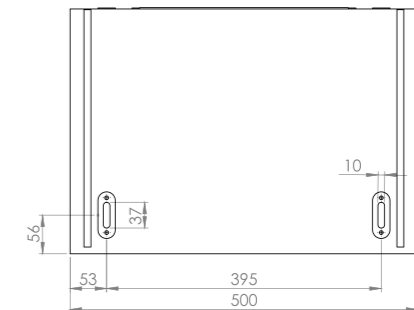

Size: 350x300x1150 mm
Weight: 9 kg
Capacity: 150 l

Available colours:

MoonBox Adventure

MoonBox Adventure 50

Size: 350x300x500 mm
Weight: 4,5 kg
Capacity: 64 l

Available colours:

MoonBox Adventure 70

Size: 350x300x700 mm
Weight: 6,0 kg
Capacity: 90 l

Available colours:

MoonBox Adventure 90

Size: 350x300x900 mm
Weight: 7,5 kg
Capacity: 118 l

Available colours:

MoonBox Adventure 115

Size: 350x300x1150 mm
Weight: 9 kg
Capacity: 150 l

Available colours:

MoonBox 50

Standard

Adventure

MoonBox 50 angle 90°

MOON BOX ADVENTURE 50

Box volume: 51 l
Pocket volume: 12,75 l
Total volume: 63,75 l
Weight: 4,21 kg

Maximum self load

5 KG
9 KG

MoonBox 50 angle 100°

MOON BOX STANDARD 50

Box volume: 51 l
 Pocket volume: 12,75 l
 Total volume: 63,75 l
 Weight: 4,52 kg

MOON BOX ADVENTURE 50

Box volume: 51 l
 Pocket volume: 12,75 l
 Total volume: 63,75 l
 Weight: 4,13 kg