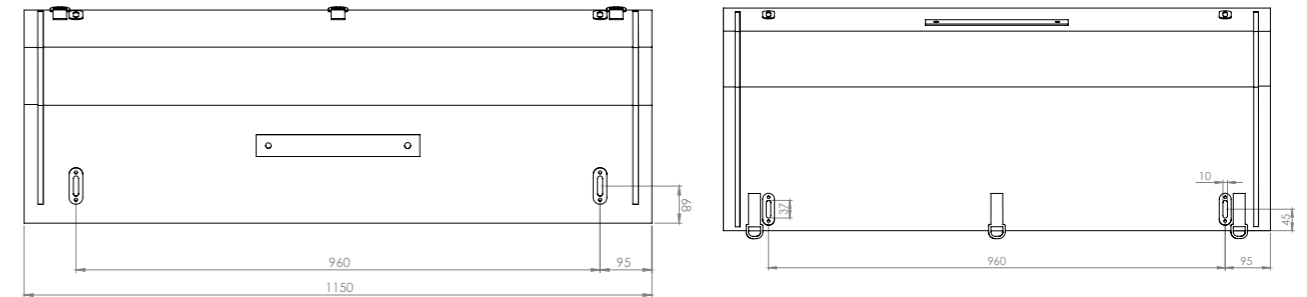

Maximum self load

Compatible car models:

RAM ProMaster (since 2013)
Fiat Ducato version III (since 2006)
Citroen Jumper version II (since 2006)
Peugeot Boxer version II (since 2006)