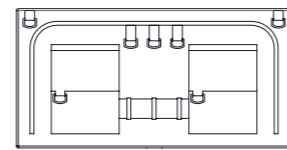

MoonBox 70

Standard

Adventure

MoonBox 70 angle 90°

MOON BOX ADVENTURE 70

Box volume: 71 l
Pocket volume: 17,75 l
Total volume: 88,75 l
Weight: 5,51 kg

Maximum self load

5 KG

12 KG

MoonBox 70 angle 100°

MOON BOX STANDARD 70

MOON BOX ADVENTURE 70

Box volume: 71 l
 Pocket volume: 17,75 l
 Total volume: 88,75 l
 Weight: 5,78 kg

Box volume: 71 l
 Pocket volume: 17,75 l
 Total volume: 88,75 l
 Weight: 5,23 kg