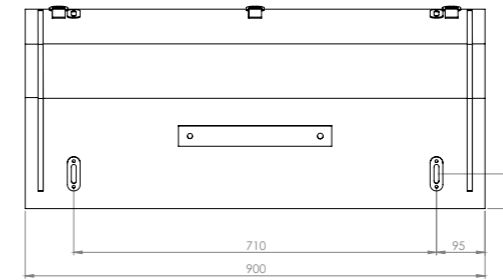

MoonBox 90 angle 100°

Box volume: 91 l
Pocket volume: 22,75 l
Total volume: 113,75 l
Weight: 7,16 kg

Box volume: 91 l
Pocket volume: 22,75 l
Total volume: 113,75 l
Weight: 6,69 kg

Compatible car models:

MAN TGE since 2017
Volkswagen Crafter ver II since 2016, H2, H3

MoonBox 90 angle 103°

Box volume: 95 l
Pocket volume: 23,75 l
Total volume: 118,75 l
Weight: 7,16 kg

Box volume: 95 l
Pocket volume: 23,75 l
Total volume: 118,75 l
Weight: 7,62 kg

Compatible car models:

RAM ProMaster (since 2013)
Fiat Ducato version III (since 2006)
Citroen Jumper version II (since 2006)
Peugeot Boxer version II (since 2006)