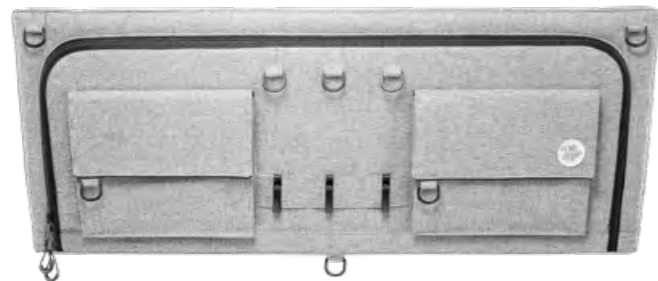

MoonBox 90

Standard

Adventure

MoonBox 90 angle 90°

MOON BOX ADVENTURE 90

Box volume: 91 l
Pocket volume: 22,75 l
Total volume: 113,75 l
Weight: 6,39 kg

Maximum self load

MoonBox 90 angle 100°