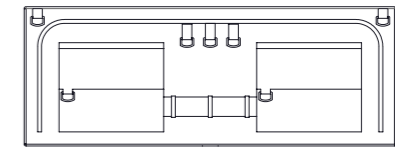

MoonBox 90 angle 103°

MOON BOX ADVENTURE 90

Box volume: 95 l
Pocket volume: 23,75 l
Total volume: 118,75 l
Weight: 7,16 kg

Box volume: 95 l
Pocket volume: 23,75 l
Total volume: 118,75 l
Weight: 7,62 kg