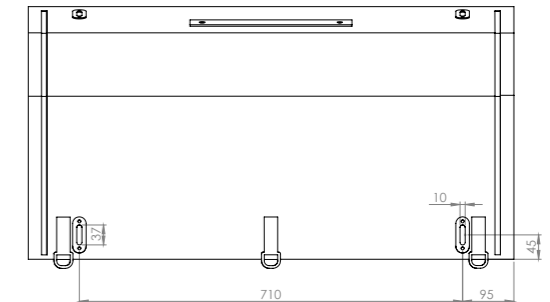

MoonBox 90 angle 100°

Box volume: 91 l
Pocket volume: 22,75 l
Total volume: 113,75 l
Weight: 7,16 kg

Box volume: 91 l
Pocket volume: 22,75 l
Total volume: 113,75 l
Weight: 6,69 kg

Compatible car models:

MAN TGE since 2017
Volkswagen Crafter ver II since 2016, H2, H3

MoonBox 90 angle 103°

Box volume: 95 l
Pocket volume: 23,75 l
Total volume: 118,75 l
Weight: 7,16 kg

Box volume: 95 l
Pocket volume: 23,75 l
Total volume: 118,75 l
Weight: 7,62 kg

Compatible car models:

RAM ProMaster (since 2013)
Fiat Ducato version III (since 2006)
Citroen Jumper version II (since 2006)
Peugeot Boxer version II (since 2006)