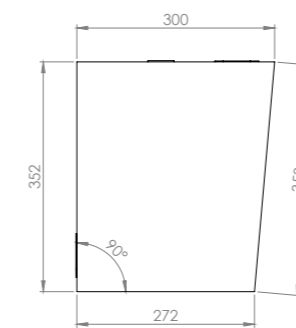

MoonBox 90 angle 108°

MOON BOX STANDARD 90

MOON BOX ADVENTURE 90

Box volume: 95 l
 Pocket volume: 23,75 l
 Total volume: 118,75 l
 Weight: 7,13 kg

Box volume: 91 l
 Pocket volume: 22,75 l
 Total volume: 113,75 l
 Weight: 6,7 kg

MoonBox 115

Standard

Adventure

MoonBox 115 angle 90°

MOON BOX ADVENTURE 115

Box volume: 116 l
Pocket volume: 29 l
Total volume: 145 l
Weight: 8,45 kg

Maximum self load

MoonBox 115 angle 100°

MOON BOX STANDARD 115

Box volume: 116 l
 Pocket volume: 29 l
 Total volume: 145 l
 Weight: 9,12 kg

MOON BOX ADVENTURE 115

Box volume: 116 l
 Pocket volume: 29 l
 Total volume: 145 l
 Weight: 8,75 kg

Maximum self load