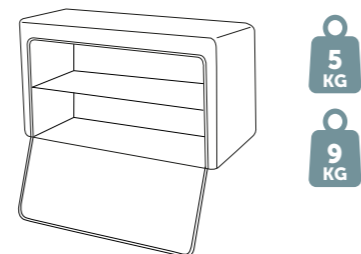

Maximum self load

Compatible car models:

MAN TGE since 2017
Volkswagen Crafter ver II since 2016 H2, H3

MoonBox 50 angle 103°

MOON BOX STANDARD 50

Box volume: 54 l
Pocket volume: 13,5 l
Total volume: 67,5 l
Weight: 4,52 kg