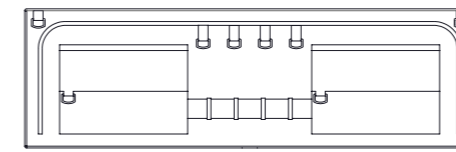

MoonBox 115

Standard

Adventure

MoonBox 115 angle 90°

MOON BOX ADVENTURE 115

Box volume: 116 l
Pocket volume: 29 l
Total volume: 145 l
Weight: 8,45 kg

Maximum self load

MoonBox 115 angle 100°

MOON BOX STANDARD 115

Box volume: 116 l
 Pocket volume: 29 l
 Total volume: 145 l
 Weight: 9,12 kg

MOON BOX ADVENTURE 115

Box volume: 116 l
 Pocket volume: 29 l
 Total volume: 145 l
 Weight: 8,75 kg

Maximum self load