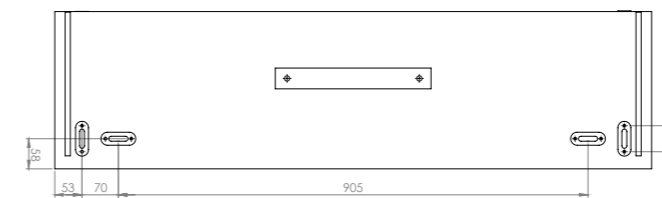

MoonBox 115

Standard

Adventure

MoonBox 115 angle 90°

MOON BOX ADVENTURE 115

Box volume: 116 l
Pocket volume: 29 l
Total volume: 145 l
Weight: 8,45 kg

Maximum self load

MoonBox 115 angle 100°

MOON BOX STANDARD 115

Box volume: 116 l
 Pocket volume: 29 l
 Total volume: 145 l
 Weight: 9,12 kg

MOON BOX ADVENTURE 115

Box volume: 116 l
 Pocket volume: 29 l
 Total volume: 145 l
 Weight: 8,75 kg

Maximum self load