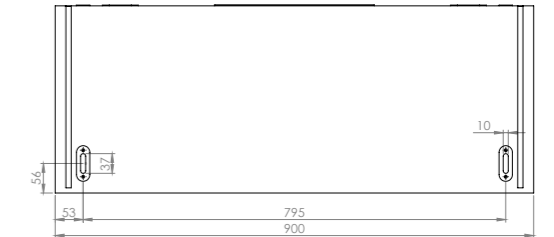

MoonBox 90

Standard

Adventure

MoonBox 90 angle 90°

MOON BOX ADVENTURE 90

Box volume: 91 l
Pocket volume: 22,75 l
Total volume: 113,75 l
Weight: 6,39 kg

Maximum self load

MoonBox 90 angle 100°

MOON BOX STANDARD 90

MOON BOX ADVENTURE 90

Box volume: 91 l
 Pocket volume: 22,75 l
 Total volume: 113,75 l
 Weight: 7,16 kg

Box volume: 91 l
 Pocket volume: 22,75 l
 Total volume: 113,75 l
 Weight: 6,69 kg