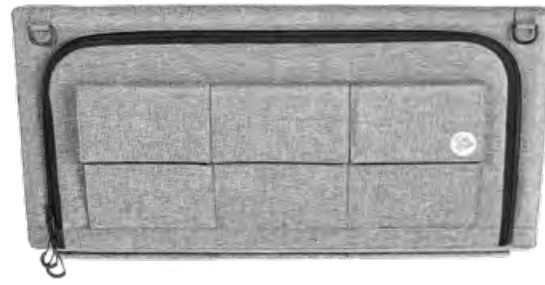

MoonBox 70

Standard

Adventure

MoonBox 70 angle 90°

MOON BOX ADVENTURE 70

Box volume: 71 l
Pocket volume: 17,75 l
Total volume: 88,75 l
Weight: 5,51 kg

Maximum self load

5 KG