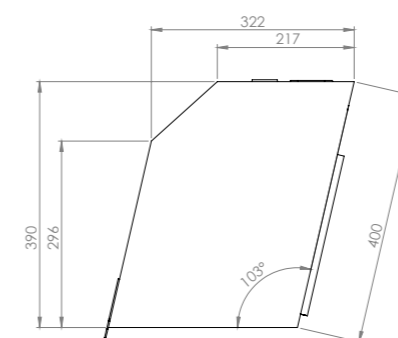

MOON BOX ADVENTURE 50

Box volume: 54 l
Pocket volume: 13,5 l
Total volume: 67,5 l
Weight: 4,96 kg