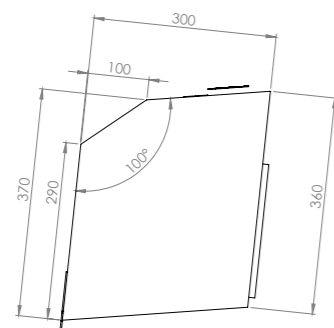

MoonBox 115

Standard

Adventure

MoonBox 115 angle 90°

MOON BOX ADVENTURE 115

Box volume: 116 l
Pocket volume: 29 l
Total volume: 145 l
Weight: 8,45 kg

Maximum self load

MoonBox 115 angle 100°

MOON BOX STANDARD 115

Box volume: 116 l
 Pocket volume: 29 l
 Total volume: 145 l
 Weight: 9,12 kg

MOON BOX ADVENTURE 115

Box volume: 116 l
 Pocket volume: 29 l
 Total volume: 145 l
 Weight: 8,75 kg

Maximum self load