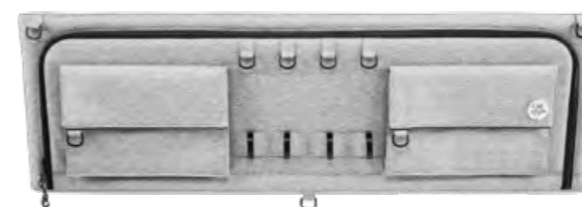

MoonBox Adventure 115

Size: 350x300x1150 mm
Weight: 9 kg
Capacity: 150 l

Available colours: