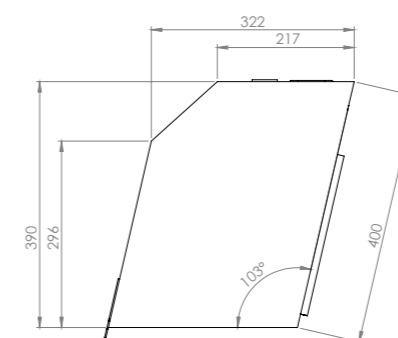

MoonBox 70 angle 100°

MOON BOX STANDARD 70

MOON BOX ADVENTURE 70

Box volume: 71 l
Pocket volume: 17,75 l
Total volume: 88,75 l
Weight: 5,78 kg

Box volume: 71 l
Pocket volume: 17,75 l
Total volume: 88,75 l
Weight: 5,23 kg

Maximum self load

5 KG
12 KG

Compatible car models:

MAN TGE since 2017
Volkswagen Crafter ver II since 2016, H2, H3

MoonBox 70 angle 103°

MOON BOX STANDARD 70

MOON BOX ADVENTURE 70

Box volume: 74 l
Pocket volume: 18,5 l
Total volume: 92,5 l
Weight: 5,78 kg

Box volume: 74 l
Pocket volume: 18,5 l
Total volume: 92,5 l
Weight: 6,22 kg

Maximum self load

5 KG
12 KG

Compatible car models:

RAM ProMaster (since 2013)
Fiat Ducato version III (since 2006)
Citroen Jumper version II (since 2006)
Peugeot Boxer version II (since 2006)