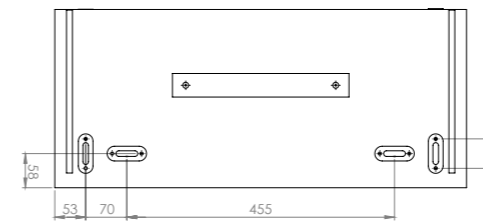

MoonBox 70

Standard

Adventure

MoonBox 70 angle 90°

MOON BOX ADVENTURE 70

Box volume: 71 l
Pocket volume: 17,75 l
Total volume: 88,75 l
Weight: 5,51 kg

Maximum self load

5 KG

12 KG

MoonBox 70 angle 100°

MOON BOX STANDARD 70

MOON BOX ADVENTURE 70

Box volume: 71 l
 Pocket volume: 17,75 l
 Total volume: 88,75 l
 Weight: 5,78 kg

Box volume: 71 l
 Pocket volume: 17,75 l
 Total volume: 88,75 l
 Weight: 5,23 kg