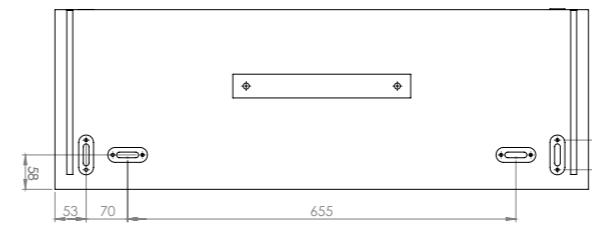

MoonBox 90

Standard

Adventure

MoonBox 90 angle 90°

MOON BOX ADVENTURE 90

Box volume: 91 l
Pocket volume: 22,75 l
Total volume: 113,75 l
Weight: 6,39 kg

Maximum self load

MoonBox 90 angle 100°

MOON BOX STANDARD 90

MOON BOX ADVENTURE 90

Box volume: 91 l
 Pocket volume: 22,75 l
 Total volume: 113,75 l
 Weight: 7,16 kg

Box volume: 91 l
 Pocket volume: 22,75 l
 Total volume: 113,75 l
 Weight: 6,69 kg