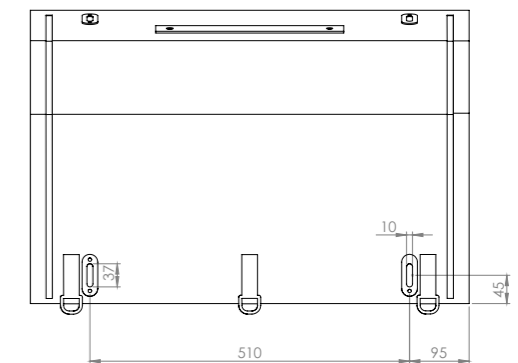

MoonBox 70 angle 100°

MOON BOX STANDARD 70

MOON BOX ADVENTURE 70

Box volume: 71 l
Pocket volume: 17,75 l
Total volume: 88,75 l
Weight: 5,78 kg

Box volume: 71 l
Pocket volume: 17,75 l
Total volume: 88,75 l
Weight: 5,23 kg

Maximum self load

5 KG
12 KG

Compatible car models:

MAN TGE since 2017
Volkswagen Crafter ver II since 2016, H2, H3

MoonBox 70 angle 103°

MOON BOX STANDARD 70

MOON BOX ADVENTURE 70

Box volume: 74 l
Pocket volume: 18,5 l
Total volume: 92,5 l
Weight: 5,78 kg

Box volume: 74 l
Pocket volume: 18,5 l
Total volume: 92,5 l
Weight: 6,22 kg

Maximum self load

5 KG
12 KG

Compatible car models:

RAM ProMaster (since 2013)
Fiat Ducato version III (since 2006)
Citroen Jumper version II (since 2006)
Peugeot Boxer version II (since 2006)