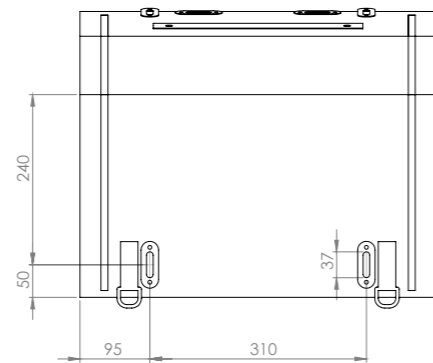

Available colours:

MoonBox Adventure 90

Size: 350x300x900 mm
Weight: 7,5 kg
Capacity: 118 l

Available colours:

MoonBox Adventure 115

Size: 350x300x1150 mm
Weight: 9 kg
Capacity: 150 l

Available colours:

MoonBox 50

Standard

Adventure

MoonBox 50 angle 90°

MOON BOX ADVENTURE 50

Box volume: 51 l
Pocket volume: 12,75 l
Total volume: 63,75 l
Weight: 4,21 kg

Maximum self load

5 KG
9 KG

MoonBox 50 angle 100°

MOON BOX STANDARD 50

Box volume: 51 l
 Pocket volume: 12,75 l
 Total volume: 63,75 l
 Weight: 4,52 kg

MOON BOX ADVENTURE 50

Box volume: 51 l
 Pocket volume: 12,75 l
 Total volume: 63,75 l
 Weight: 4,13 kg