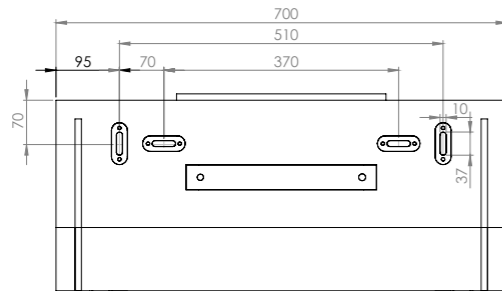

12 KG

MoonBox 70 angle 100°

MOON BOX STANDARD 70

MOON BOX ADVENTURE 70

Box volume: 71 l
 Pocket volume: 17,75 l
 Total volume: 88,75 l
 Weight: 5,78 kg

Box volume: 71 l
 Pocket volume: 17,75 l
 Total volume: 88,75 l
 Weight: 5,23 kg