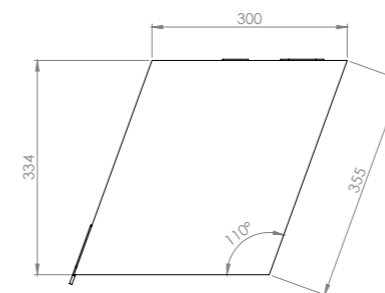

MoonBox 70 angle 108°

MOON BOX STANDARD 70

MOON BOX ADVENTURE 70

Box volume: 74 l
Pocket volume: 18,5 l
Total volume: 92,5 l
Weight: 6,09 kg

Box volume: 74 l
Pocket volume: 18,5 l
Total volume: 92,5 l
Weight: 5,56 kg

Maximum self load

5 KG
12 KG

Compatible car models:

Ford Transit MK8 H2, H3, R/AWD, FWD (since 2013)

MoonBox 70 angle 110°

MOON BOX STANDARD 70

MOON BOX ADVENTURE 70

Box volume: 71 l
Pocket volume: 17,75 l
Total volume: 88,75 l
Weight: 5,99 kg

Box volume: 71 l
Pocket volume: 17,75 l
Total volume: 88,75 l
Weight: 5,67 kg

Maximum self load

5 KG
12 KG

Compatible car models:

Mercedes Sprinter 901
Mercedes Sprinter 902
Mercedes Sprinter 904 (until 2006)
Mercedes Sprinter 906
Mercedes Sprinter 907
Volkswagen Crafter (2007-2016)
Volkswagen LT (since 2016)
Volkswagen Transporter T5, T6, T6.1 to adapt