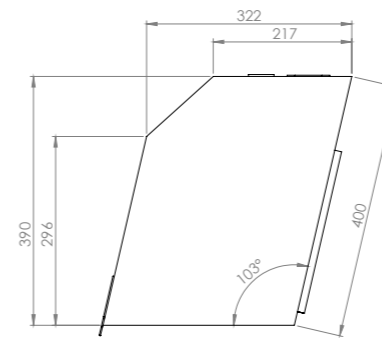

MoonBox 90 angle 100°

Box volume: 91 l
Pocket volume: 22,75 l
Total volume: 113,75 l
Weight: 7,16 kg

Box volume: 91 l
Pocket volume: 22,75 l
Total volume: 113,75 l
Weight: 6,69 kg

Compatible car models:

MAN TGE since 2017
Volkswagen Crafter ver II since 2016, H2, H3

MoonBox 90 angle 103°

Box volume: 95 l
Pocket volume: 23,75 l
Total volume: 118,75 l
Weight: 7,16 kg

Box volume: 95 l
Pocket volume: 23,75 l
Total volume: 118,75 l
Weight: 7,62 kg

Compatible car models:

RAM ProMaster (since 2013)
Fiat Ducato version III (since 2006)
Citroen Jumper version II (since 2006)
Peugeot Boxer version II (since 2006)