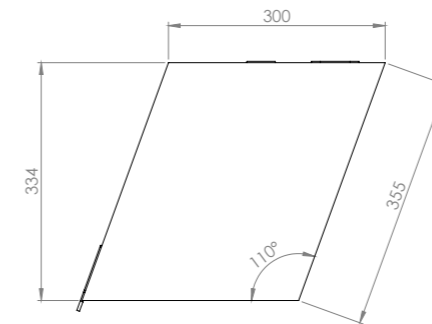

MoonBox 90 angle 108°

Box volume: 95 l
Pocket volume: 23,75 l
Total volume: 118,75 l
Weight: 7,13 kg

Box volume: 91 l
Pocket volume: 22,75 l
Total volume: 113,75 l
Weight: 6,7 kg

Compatible car models:

Ford Transit MK8 H2, H3, R/AWD, FWD (since 2013)

MoonBox 90 angle 110°

Box volume: 91 l
Pocket volume: 22,75 l
Total volume: 113,75 l
Weight: 6,9 kg

Box volume: 91 l
Pocket volume: 22,75 l
Total volume: 113,75 l
Weight: 6,7 kg

Compatible car models:

Mercedes Sprinter 901
Mercedes Sprinter 902
Mercedes Sprinter 904 (until 2006)
Mercedes Sprinter 906
Mercedes Sprinter 907
Volkswagen Crafter (2007-2016)
Volkswagen LT (since 2016)
Volkswagen Transporter T5, T6, T6.1 to adapt