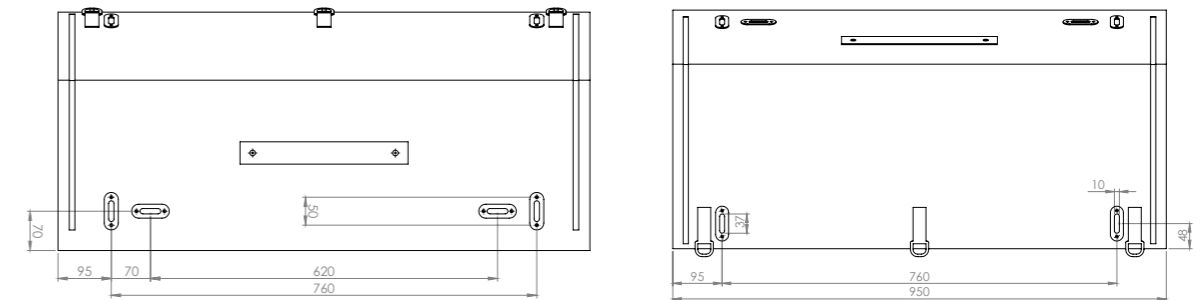

Compatible car models:

Mercedes Sprinter 901
Mercedes Sprinter 902
Mercedes Sprinter 904 (until 2006)
Mercedes Sprinter 906
Mercedes Sprinter 907
Volkswagen Crafter (2007-2016)
Volkswagen LT (since 2016)
Volkswagen Transporter T5, T6, T6.1 to adapt