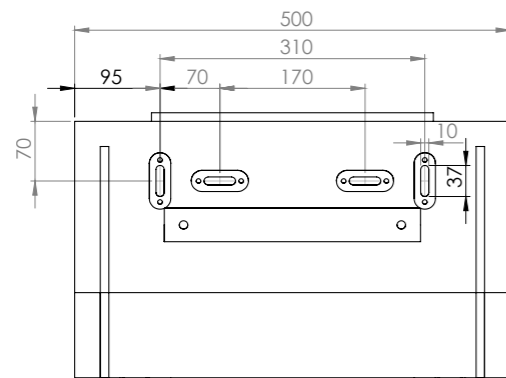

MoonBox 50 angle 100°

MOON BOX STANDARD 50

Box volume: 51 l
Pocket volume: 12,75 l
Total volume: 63,75 l
Weight: 4,52 kg

MOON BOX ADVENTURE 50

Box volume: 51 l
Pocket volume: 12,75 l
Total volume: 63,75 l
Weight: 4,13 kg