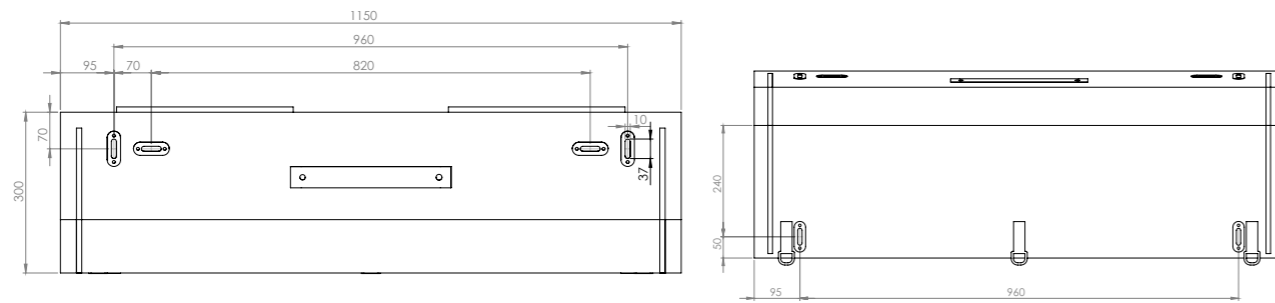

MoonBox 115 angle 100°

Box volume: 116 l
Pocket volume: 29 l
Total volume: 145 l
Weight: 9,12 kg

Box volume: 116 l
Pocket volume: 29 l
Total volume: 145 l
Weight: 8,75 kg

Maximum self load

Compatible car models:

MAN TGE since 2017
Volkswagen Crafter ver II since 2016, H2, H3

MoonBox 115 angle 103°

Box volume: 122 l
Pocket volume: 30,5 l
Total volume: 152,5 l
Weight: 9,12 kg

Box volume: 122 l
Pocket volume: 30,5 l
Total volume: 152,5 l
Weight: 9,55 kg