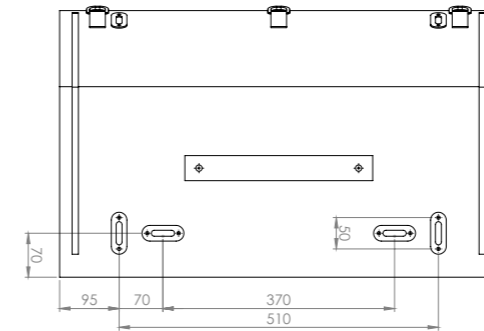

MoonBox 70 angle 108°

MOON BOX STANDARD 70

MOON BOX ADVENTURE 70

Box volume: 74 l
Pocket volume: 18,5 l
Total volume: 92,5 l
Weight: 6,09 kg

Box volume: 74 l
Pocket volume: 18,5 l
Total volume: 92,5 l
Weight: 5,56 kg

Maximum self load

5 KG
12 KG

Compatible car models:

Ford Transit MK8 H2, H3, R/AWD, FWD (since 2013)

MoonBox 70 angle 110°

MOON BOX STANDARD 70

MOON BOX ADVENTURE 70

Box volume: 71 l
Pocket volume: 17,75 l
Total volume: 88,75 l
Weight: 5,99 kg

Box volume: 71 l
Pocket volume: 17,75 l
Total volume: 88,75 l
Weight: 5,67 kg

Maximum self load

5 KG
12 KG

Compatible car models:

Mercedes Sprinter 901
Mercedes Sprinter 902
Mercedes Sprinter 904 (until 2006)
Mercedes Sprinter 906
Mercedes Sprinter 907
Volkswagen Crafter (2007-2016)
Volkswagen LT (since 2016)
Volkswagen Transporter T5, T6, T6.1 to adapt