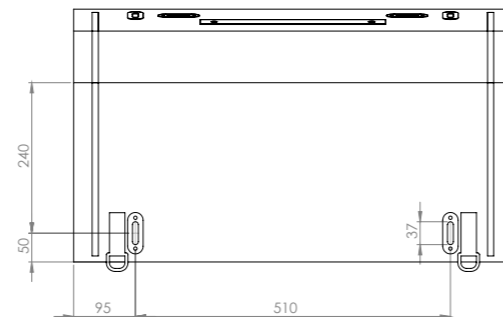

MoonBox 70

Standard

Adventure

MoonBox 70 angle 90°

MOON BOX ADVENTURE 70

Box volume: 71 l
Pocket volume: 17,75 l
Total volume: 88,75 l
Weight: 5,51 kg

Maximum self load

5 KG

12 KG

MoonBox 70 angle 100°

MOON BOX STANDARD 70

MOON BOX ADVENTURE 70

Box volume: 71 l
 Pocket volume: 17,75 l
 Total volume: 88,75 l
 Weight: 5,78 kg

Box volume: 71 l
 Pocket volume: 17,75 l
 Total volume: 88,75 l
 Weight: 5,23 kg