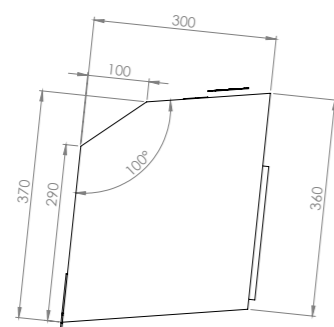

MoonBox 70

Standard

Adventure

MoonBox 70 angle 90°

MOON BOX ADVENTURE 70

Box volume: 71 l
Pocket volume: 17,75 l
Total volume: 88,75 l
Weight: 5,51 kg

Maximum self load

5 KG

12 KG

MoonBox 70 angle 100°

MOON BOX STANDARD 70

MOON BOX ADVENTURE 70

Box volume: 71 l
 Pocket volume: 17,75 l
 Total volume: 88,75 l
 Weight: 5,78 kg

Box volume: 71 l
 Pocket volume: 17,75 l
 Total volume: 88,75 l
 Weight: 5,23 kg