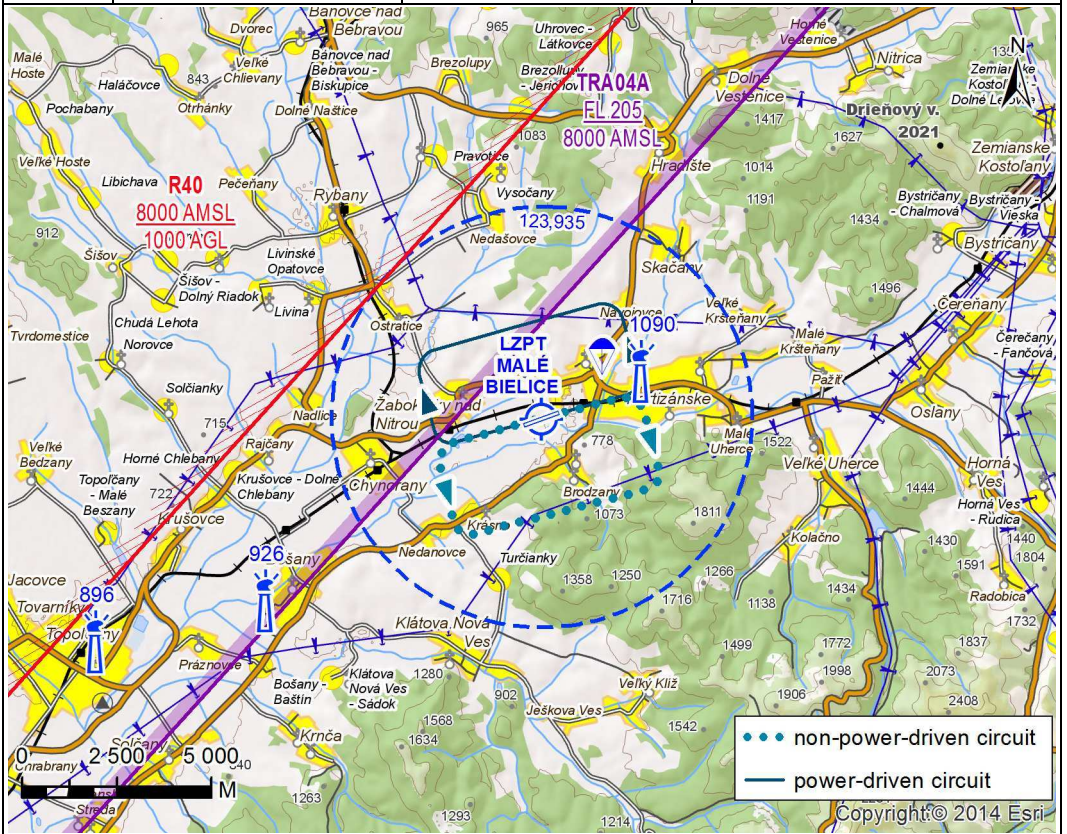

LZPT MALÉ BIELICE

ARP 483713N 0182000E

604 ft (184 m)

FIC
124,300

PARTIZÁNSKE TRAFFIC
123,935

RWY 07L/25R 07R/25L
920 m 740 m

VFR day Circling:
1 000 ft (300 m) AGL
Public Domestic

MON-FRI: O/R
SAT-SUN: 0900 (0800) - SS

+421/910/99 08 22
SNA gen. M. R. Štefánika
Aeroklub Partizánske
Letisko Malé Bielice
958 04 PARTIZÁNSKE
freely.sk@gmail.com