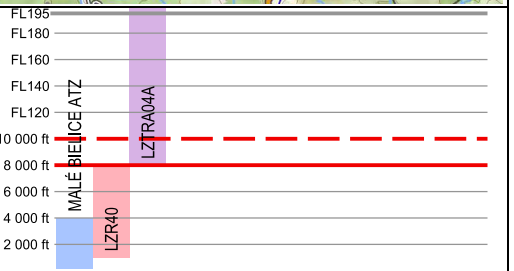

Last change: PARTIZÁNSKE TRAFFIC FREQ changed