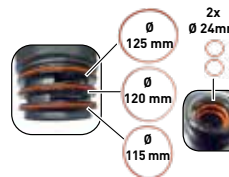

HydroPower® RO O-RING SET FOR TOP CAP 2+3 (5 PCS.)

Part No.	Pack	€/piece
ROOR2	for top cap 2 (membrane 1)	1
ROOR3	for top cap 3 (membrane 2)	1