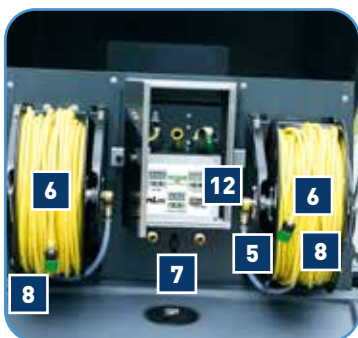

PURE WATER FILTER HYDRO POWER® RO XXL