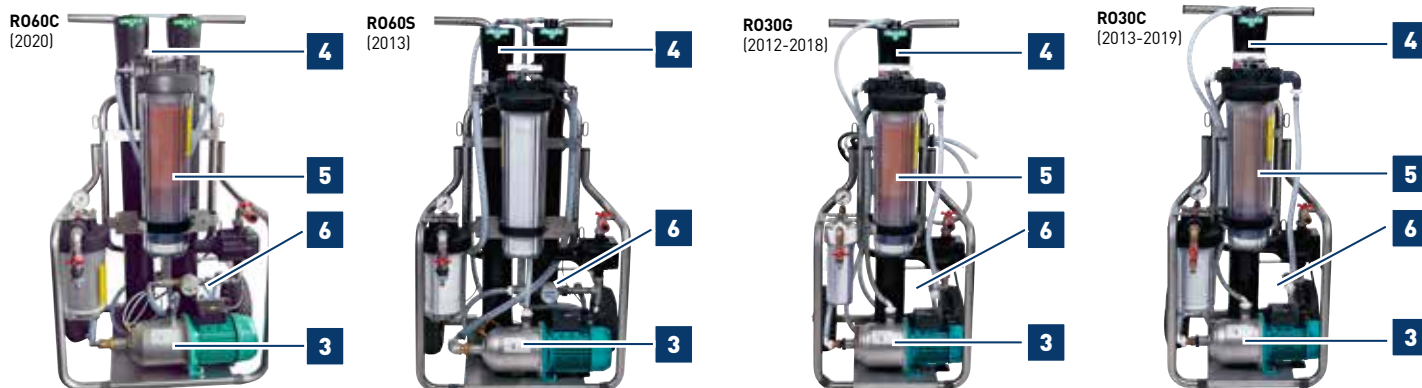

PURE WATER FILTER

HIFLO R060C/S, R030G/C

Quality Tools for Smart Cleaning

3 PUMP

Part No.	Product	Info	Pack	€/pieces	R060C	R060S	R030G	R030C
17918	PRESSURE PUMP R060		1		✓	✓		
17193	PRESSURE PUMP R030		1				✓	✓
21818	PUMP CONTROL		1		✓	✓	✓	✓

4 MEMBRANE

Part No.	Product	Info	Pack	€/pieces	R060C	R060S	R030G	R030C
17189	MEMBRANE	4" x 40"	1		✓	✓	✓	✓
17190	PRESSURE TUBE (for 17189)	4" x 40"	1		✓	✓	✓	✓
17191	MANOMETER WORKING PRESSURE		1		✓	✓	✓	✓

5 RESIN FILTER

Part No.	Product	Info	Pack	€/pieces	R060C	R060S	R030G	R030C
17196	RESIN FILTER HOUSING (WITH DRILLING)	4,5" x 20"	1		✓		✓	✓
17020	SEALING FOR FILTER HOUSING 4,5"	4,5"	1		✓		✓	✓
17197	CARTRIDGE 20" CLEAR, EMPTY	20"	1		✓		✓	✓
17201	CARTRIDGE 20" CLEAR, filled with 4,5l resin	20"	1		✓		✓	✓
17079	SEALING FOR CARTRIDGE (for 17197, 17201)		1		✓		✓	✓
17194*	FILTER KEY 4,5"	4,5"	1		✓		✓	✓

*Colour may vary