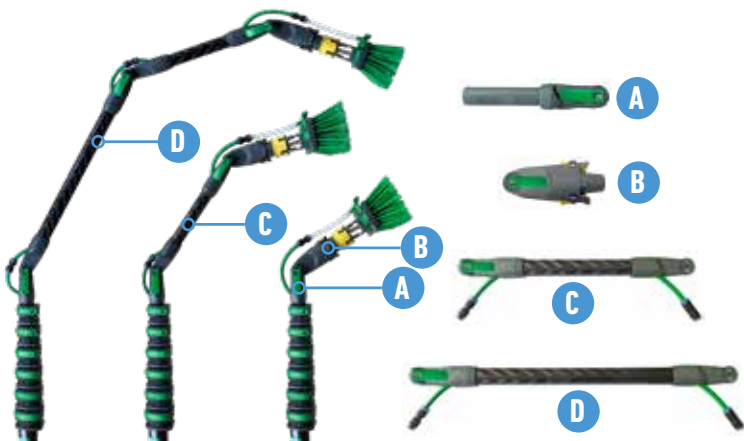

DOUBLE SIDED ADHESIVE TAPE FOR SMART LOCK CLAMPS

Part No.	Size	Pack	€/piece
23224	16,50 m	1	

nLITE® PROTECTION CAP

Part No.	Pack	€/piece
NLPCP	1	

nLITE® EXTENSION ADAPTER

Part No.	Pack	€/piece
NLHCC	1	

CLIPS FOR OUTER HOSE ROUTING

Part No.	Content	Pack	€/piece
NLHKP	1 kit = 6 clips	1 kit	

WATER FED POLES

nLITE® QUICK CONNECTORS & BRUSHES

Quality Tools for Smart Cleaning

QUICK CONNECTORS	HOSES	nLITE® DURO FLEX HOSE 25m, Ø 8 mm DLS25 1	nLITE® DURO FLEX HOSE 25m, Ø 10mm DLH25 1	nLITE® HOSE PIECE FOR BRUSH CONNECTION 22813 1 kit (5)	PLUGS FOR YELLOW HOSES 23232 5	nLite® Connect HOSE 11m, Ø 8mm NL11G 1	nLite® Connect HOSE 20m, Ø 8mm NL20G 1	nLite® Connect HOSE 25m, Ø 8mm NL25G 1	PLUG FOR YELLOW HIGH PERFORMANCE HOSE 23237 5	nLite® Connect HIGH PERFORMANCE HOSE 25m, Ø 12mm NLH25 1
	6 > 6 mm NLQUI 1				✓	✓ + 23232 (= Ø 6mm)	✓ + 23232 (= Ø 6mm)	✓ + 23232 (= Ø 6mm)		
	6 > 8 mm 23009 1 kit (5)	✓		✓	✓	✓ + 23232 (= Ø 6mm)	✓ + 23232 (= Ø 6mm)	✓ + 23232 (= Ø 6mm)	✓	✓ + 23237 (= Ø 8mm)
	8 > 8 mm 22809 1 kit (5)	✓		✓					✓	✓ + 23237 (= Ø 8mm)
	8 > 10 mm 22810 1 kit (5)	✓	✓	✓					✓	✓ + 23237 (= Ø 8mm)
	8 > 2x 6 mm 23238 1 kit (5)	✓		✓	✓	✓ + 23232 (= Ø 6mm)	✓ + 23232 (= Ø 6mm)	✓ + 23232 (= Ø 6mm)	✓	✓ + 23237 (= Ø 8mm)
	8 > 8 mm 22811 1	✓		✓					✓	✓ + 23237 (= Ø 8mm)
	Ø 8 mm NLWVI 1	✓		✓					✓	✓ + 23237 (= Ø 8mm)
	Ø 10 mm 22812 1		✓							
	Ø 8 mm CTHLC 1	✓				✓	✓	✓		
	Ø 10 mm 23236 1 kit (5)		✓							✓

nLITE® ANGLE ADAPTER ELEMENTS ELEMENTE

Part No.	Info	Pack	€/piece
22805	Element A - pole adapter	1	
22806	Element B - brush adapter	1	
22807	Element C - short (incl. hose & quick connector)	1	
22808	Element D - long (incl. hose & quick connector)	1	