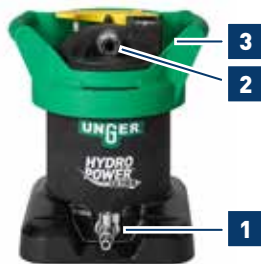

STINGRAY System.....	20
----------------------	----

MAINTENANCE

erGO! Floor Cleaning System.....	22
Toolholder	22
Double Bucket.....	22
ErgoDustPan	2

PURE WATER FILTER HYDRO POWER® ULTRA + DI

Quality Tools for Smart Cleaning