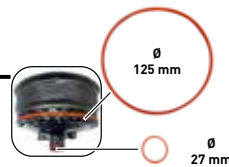

HydroPower® RO O-RING SET FOR TOP CAP 1+4 (2 PCS.)

Part No.	Pack	€/piece
ROOR1	for top cap 1 (pre-filter)	1
ROOR4	for top cap 4 (resin)	1