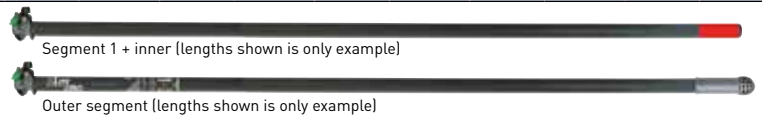

nLite® One & Connect CLAMPS

Segm. 1 - Ø 26mm		Segm. 2 - Ø 29mm		Segm. 3 - Ø 32mm		Segm. 4 - Ø 35mm		Segm. 5 - Ø 38mm		Segm. 6 - Ø 41mm		Segm. 7 - Ø 44mm		Segm. 8 - Ø 47mm		Pack	
Part No.	€/ piece	Part No.	€/ piece	Part No.	€/ piece	Part No.	€/ piece	Part No.	€/ piece	Part No.	€/ piece	Part No.	€/ piece	Part No.	€/ piece		
23227	●	23228	●	23229	●	23231	●	19374	●	19360	●	19375	●	19376	●	1	
23233	●	(without hose clip)				23230	●										1

23231 = nLite One & Connect segment 4 top pole end
23230 = nLite Connect Master & Extension lower pole end

nLite® One HANDLE

Pole	Length	Segments	Part No.	€/ piece	Pack
GF16T	1,50m	2	23235		1
GF25T	2,50m	2	23235		1
GF45T	4,50m	4	19599		1
GF63T	6,40m	6	19600		1
GF75T	7,50m	7	19602		1
GF87T	8,70m	8	19602		1
CT81T	8,10m	5	19600		1
CT96T	9,50m	6	19600		1
CT10T	10,90m	7	19602		1
CT12T	12,20m	8	19602		1