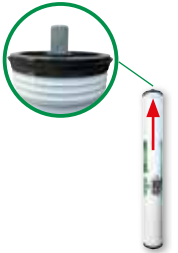

Ø 20mm

PURE WATER FILTER HYDRO POWER® RO S

RO S (R020C)

1 **HydroPower® RO**
COMBI PRE-FILTER CARTRIDGE CARBON/SEDIMENTS

Part No.	Pack	€/piece
ROCA2	1	

2 **HydroPower® RO**
MEMBRANE

Part No.	Pack	€/piece
ROME2	1	