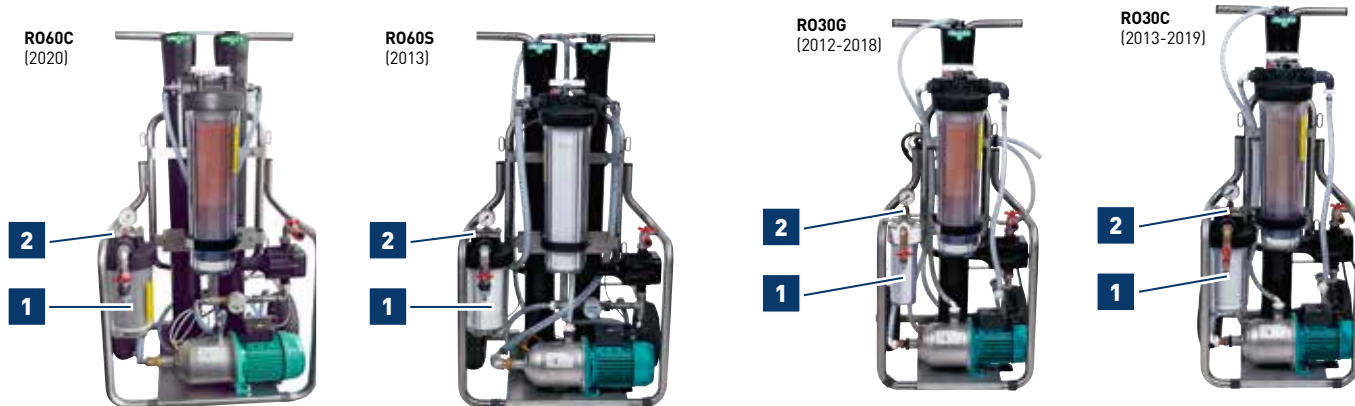

Part No.	Pack	€/piece
20586	1 wheel with cap	1
20326	Kit of cap and washer	1 kit

RO MEMBRANE MAINTENANCE

Part No.	Size	Pack	€/piece
15436	1 l	1	

PURE WATER FILTER

HIFLO R060C/S, R030G/C

1 PREFILTER									
	Part No.	Product	Info	Pack	€/piece	R060C	R060S	R030G	R030C
	17522	PREFILTER CASE SMALL	4,5" x 10"	1		✓	✓		✓
	17521	SEDIMENT PREFILTER (for 17522)	4,5" x 10"	1		(✓)	✓		✓
	17509	COMBI-PREFILTER (CHLORINE/SEDIMENT) (for 17522)	4,5" x 10"	1		✓			✓
	17020	SEALING FOR FILTER HOUSING 4,5"	4,5"	1		✓	✓	✓	✓
	17194*	FILTER KEY 4,5" (for 17522, 17195)	4,5"	1		✓	✓		✓
	17195	PREFILTER CASE BIG WITHOUT DRILLING (for chlorine filtre 17919)	4,5" x 20"	1			✓		
	17919	CHLORINE FILTER WITH SEALING (for 17195)	20"	1			✓		
	16574	PREFILTER CASE	2,5" x 10"	1				✓	
	17188	SEDIMENT PREFILTER (for 16574)	2,5" x 10"	1				✓	
	15886	SEALING FOR FILTER HOUSING 2,5"	2,5"	1				✓	
	16637*	FILTER KEY 2,5"	2,5"	1				✓	