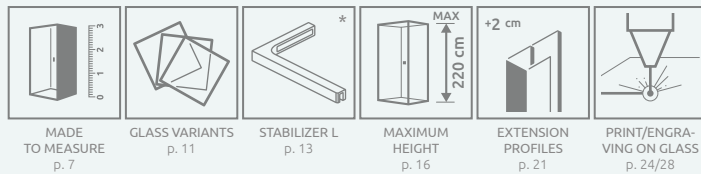

TECHNICAL DRAWINGS

Model	X	B	C	D	H
DWJ 80	787-810	537	251-266	506	1950
DWJ 90	887-910	637	251-266	606	1950
DWJ 100*	987-1010	637	351-366	606	1950
DWJ 110*	1087-1110	737	351-366	706	1950
DWJ 120*	1187-1210	837	351-366	806	1950

Catalogue cards of this models are available at www.radaway.eu

ADDITIONAL OPTIONS

Extension profiles	Art. No.
 Profil U +2 cm	P01-284195001

RECOMMENDED SHOWER TRAYS