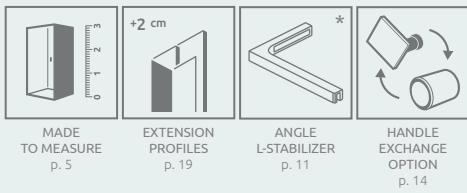

ADDITIONAL OPTIONS

Extension profiles	Nr art.
 U profile + 2 cm	P01-284195001