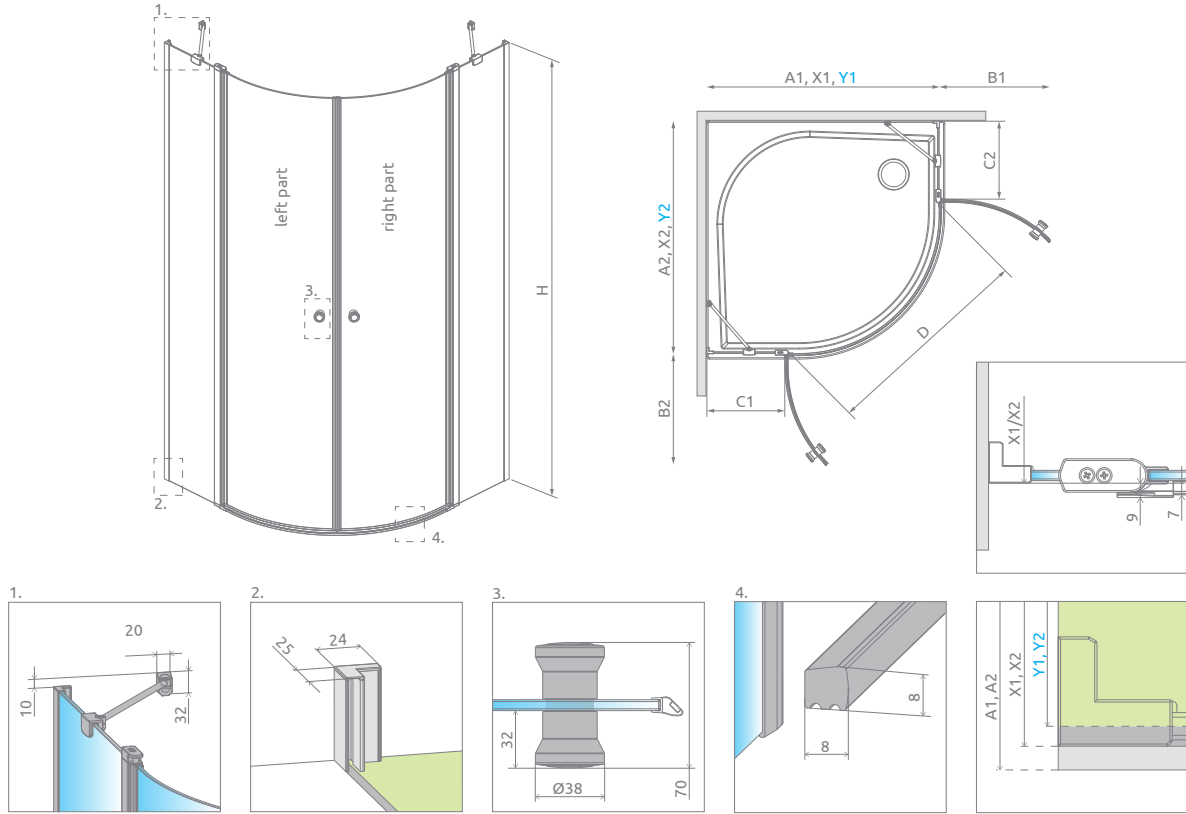

Eos PDD II

Profile finish:

01 Chrome

Eos PDD II + Argos A

Shower enclosure set consists of 2 parts: left and right. Please specify both article numbers when making an order.

LEFT PART

Model	Tray width (A1)	Dimension to the glass panel axis (Y1)	Height (H)	TRANSPARENT GLASS
				Art. No.
PDD II 80 L	800	770-785	1950	13799470-01L
PDD II 90 L	900	870-885	1950	13799471-01L
PDD II 100 L	1000	970-985	1950	13799472-01L

RIGHT PART

Model	Tray width (A2)	Dimension to the glass panel axis (Y2)	Height (H)	TRANSPARENT GLASS
				Art. No.
PDD II 80 R	800	770-785	1950	13799470-01R
PDD II 90 R	900	870-885	1950	13799471-01R
PDD II 100 R	1000	970-985	1950	13799472-01R

TECHNICAL DRAWINGS

Model	A1	A2	X1	X2	Y1	Y2	B1	B2	C1	C2	D	H
PDD II 80Lx80R	800	800	775-790	775-790	770-785	770-785	425	425	190-205	190-205	798	1950
PDD II 80Lx90R	800	900	775-790	875-890	770-785	870-885	425	425	190-205	290-305	798	1950
PDD II 80Lx100R	800	1000	775-790	975-990	770-785	970-985	425	425	190-205	390-405	798	1950
PDD II 90Lx80R	900	800	875-890	775-790	870-885	770-785	425	425	290-305	190-205	798	1950
PDD II 90Lx90R	900	900	875-890	875-890	870-885	870-885	425	425	290-305	290-305	798	1950
PDD II 90Lx100R*	900	1000	875-890	975-990	870-885	970-985	425	425	290-305	390-405	798	1950
PDD II 100Lx80R	1000	800	975-990	775-790	970-985	770-785	425	425	390-405	190-205	798	1950
PDD II 100Lx90R*	1000	900	975-990	875-890	970-985	870-885	425	425	390-405	290-305	798	1950
PDD II 100Lx100R	1000	1000	975-990	975-990	970-985	970-985	425	425	390-405	390-405	798	1950

* Only shower boards are available for selected models.

ADDITIONAL OPTIONS

Extension profiles	Nr art.
 U profile + 2 cm	P01-284195001

RECOMMENDED SHOWER TRAYS

Dimensions are given in mm.