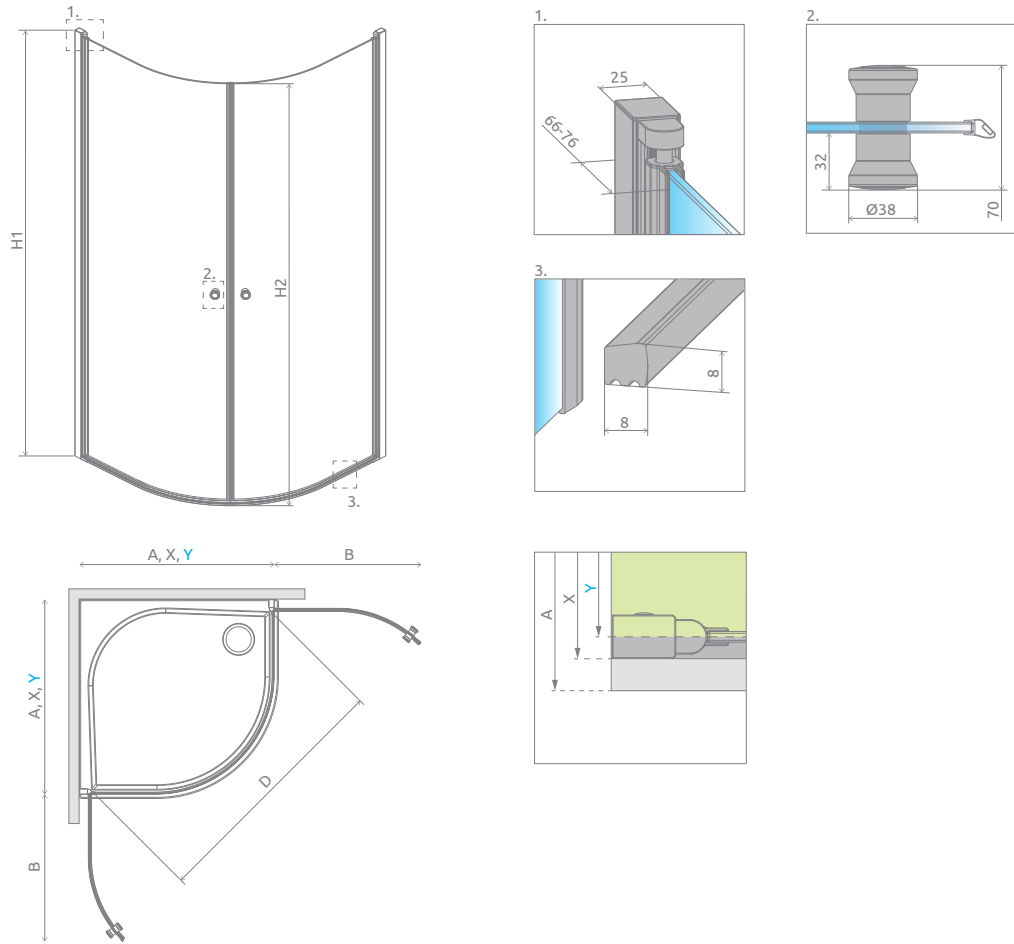

Eos PDD I

Profile finish:

01 Chrome

Eos PDD I + Argos A

Model	Tray width (A)	Dimension to the glass panel axis (Y)	Height (H1)	TRANSPARENT GLASS
				Art. No.
PDD I 80×80	800×800	768-778	1 970	137613-01-01
PDD I 90×90	900×900	868-878	1 970	137603-01-01

Model	A	X	Y	B	D	H1	H2
PDD I 80×80	800	780-790	768-778	565	1007	1970	1950
PDD I 90×90	900	880-890	868-878	665	1148	1970	1950

ADDITIONAL OPTIONS

Extension profiles	Art. No.
 <p>U profile + 2 cm</p>	P01-137197001

RECOMMENDED SHOWER TRAYS