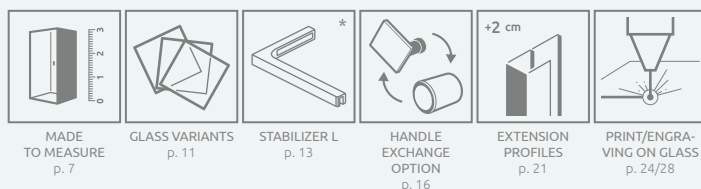

Eos DWJ II

Profile finish:

01 Chrome

Eos DWJ II + Giaros D

Model	Width of niche (X)	TRANSPARENT GLASS Art. No.
DWJ II 80 L	780-810	13799440-01L
DWJ II 80 R	780-810	13799440-01R
DWJ II 90 L	880-910	13799441-01L
DWJ II 90 R	880-910	13799441-01R
DWJ II 100 L	980-1010	13799442-01L
DWJ II 100 R	980-1010	13799442-01R
DWJ II 110 L	1080-1110	13799443-01L
DWJ II 110 R	1080-1110	13799443-01R
DWJ II 120 L	1180-1210	13799444-01L
DWJ II 120 R	1180-1210	13799444-01R

TECHNICAL DRAWINGS

Model	X	B	C	D	H
DWJ II 80	780-810	494	245-260	490	1950
DWJ II 90	880-910	594	245-260	590	1950
DWJ II 100	980-1010	694	245-260	690	1950
DWJ II 110*	1080-1110	694	345-360	690	1950
DWJ II 120*	1180-1210	794	345-360	790	1950

ADDITIONAL OPTIONS

Extension profiles	Art. No.	Cena brutto
Profil U +2 cm – it can be mounted as an extension of the front wall	P01-284195001	240
Profil U +2 cm – it can be mounted only on the side of the magnet-catch profile	P01-277195001	218

RECOMMENDED SHOWER TRAYS

Dimensions are given in mm.