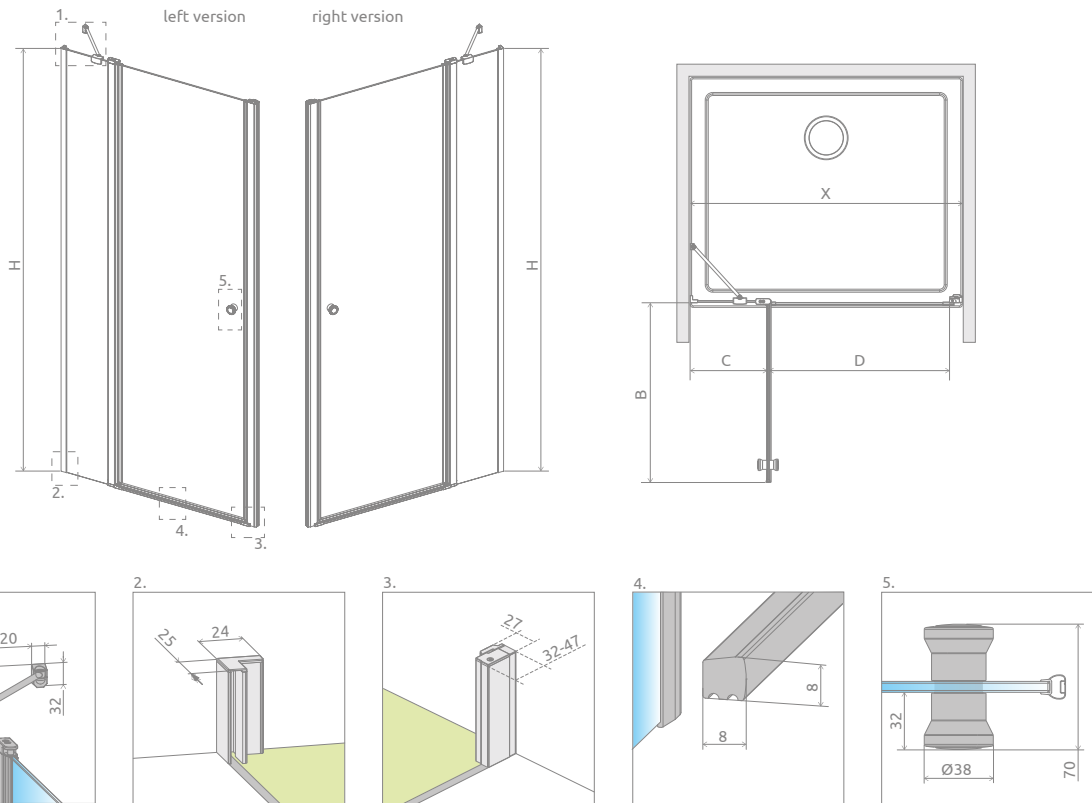

Eos DWJ II

Profile finish:

01 Chrome

Eos DWJ II + Giaros D

Model	Width of niche (X)	TRANSPARENT GLASS Art. No.
DWJ II 80 L	780-810	13799440-01L
DWJ II 80 R	780-810	13799440-01R
DWJ II 90 L	880-910	13799441-01L
DWJ II 90 R	880-910	13799441-01R
DWJ II 100 L	980-1010	13799442-01L
DWJ II 100 R	980-1010	13799442-01R
DWJ II 110 L	1080-1110	13799443-01L
DWJ II 110 R	1080-1110	13799443-01R
DWJ II 120 L	1180-1210	13799444-01L
DWJ II 120 R	1180-1210	13799444-01R

TECHNICAL DRAWINGS

Model	X	B	C	D	H
DWJ II 80	780-810	494	245-260	490	1950
DWJ II 90	880-910	594	245-260	590	1950
DWJ II 100	980-1010	694	245-260	690	1950
DWJ II 110*	1080-1110	694	345-360	690	1950
DWJ II 120*	1180-1210	794	345-360	790	1950

ADDITIONAL OPTIONS

Extension profiles	Art. No.	Cena brutto
Profil U +2 cm – it can be mounted as an extension of the front wall	P01-284195001	240
Profil U +2 cm – it can be mounted only on the side of the magnet-catch profile	P01-277195001	218

RECOMMENDED SHOWER TRAYS

Dimensions are given in mm.