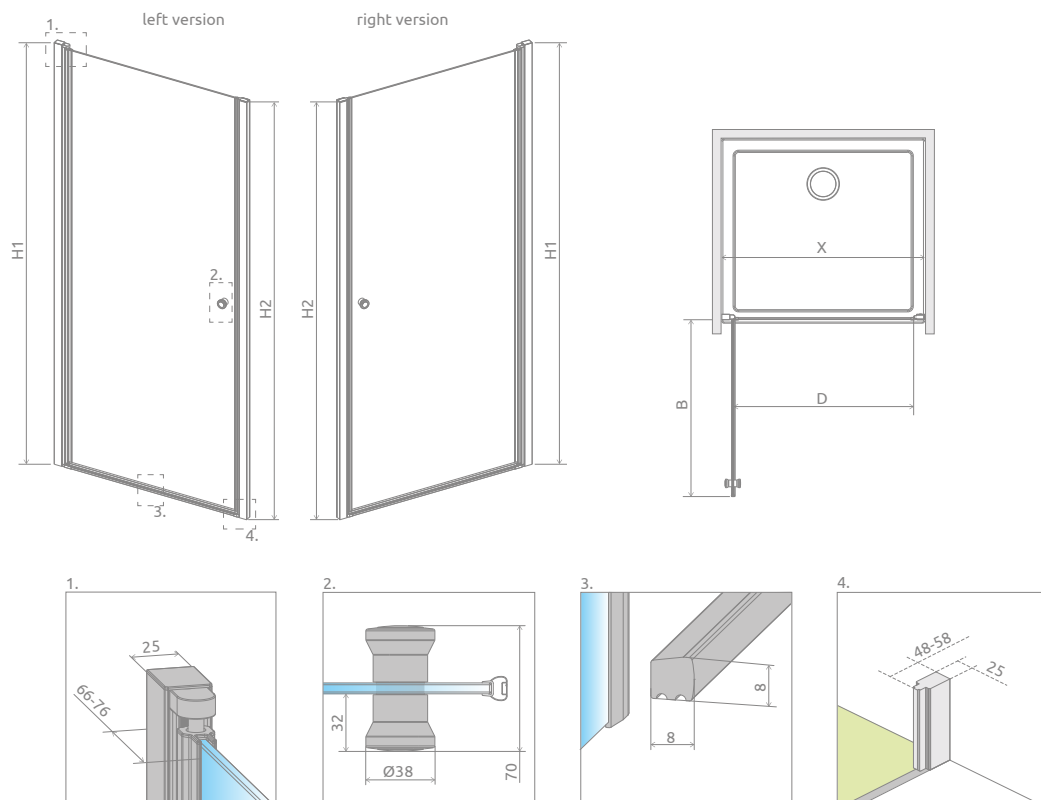

Eos DWJ I

Profile finish:

01 Chrome

Eos DWJ I + Kyntos C

Model	Width of niche (X)	TRANSPARENT GLASS Art. No.
DWJ I 70 L	690-710	137983-01-01L
DWJ I 70 R	690-710	137983-01-01R
DWJ I 80 L	790-810	137913-01-01L
DWJ I 80 R	790-810	137913-01-01R
DWJ I 90 L	890-910	137903-01-01L
DWJ I 90 R	890-910	137903-01-01R
DWJ I 100 L	990-1010	137923-01-01L
DWJ I 100 R	990-1010	137923-01-01R

TECHNICAL DRAWINGS

Model	X	B	D	H1	H2
DWJ I 70	690-710	584	590	1970	1950
DWJ I 80	790-810	684	690	1970	1950
DWJ I 90	890-910	784	790	1970	1950
DWJ I 100	990-1010	884	890	1970	1950

ADDITIONAL OPTIONS

Extension profiles	Art. No.
 Profil U +2 cm – it can be mounted only on the side of a tubular hinge	P01-137197001
Profil U +2 cm – it can be mounted only on the side of the magnet-catch profile	P01-137195001
Profil U +4 cm – it can be mounted only on the side of the magnet-catch profile	P01-138195001

RECOMMENDED SHOWER TRAYS