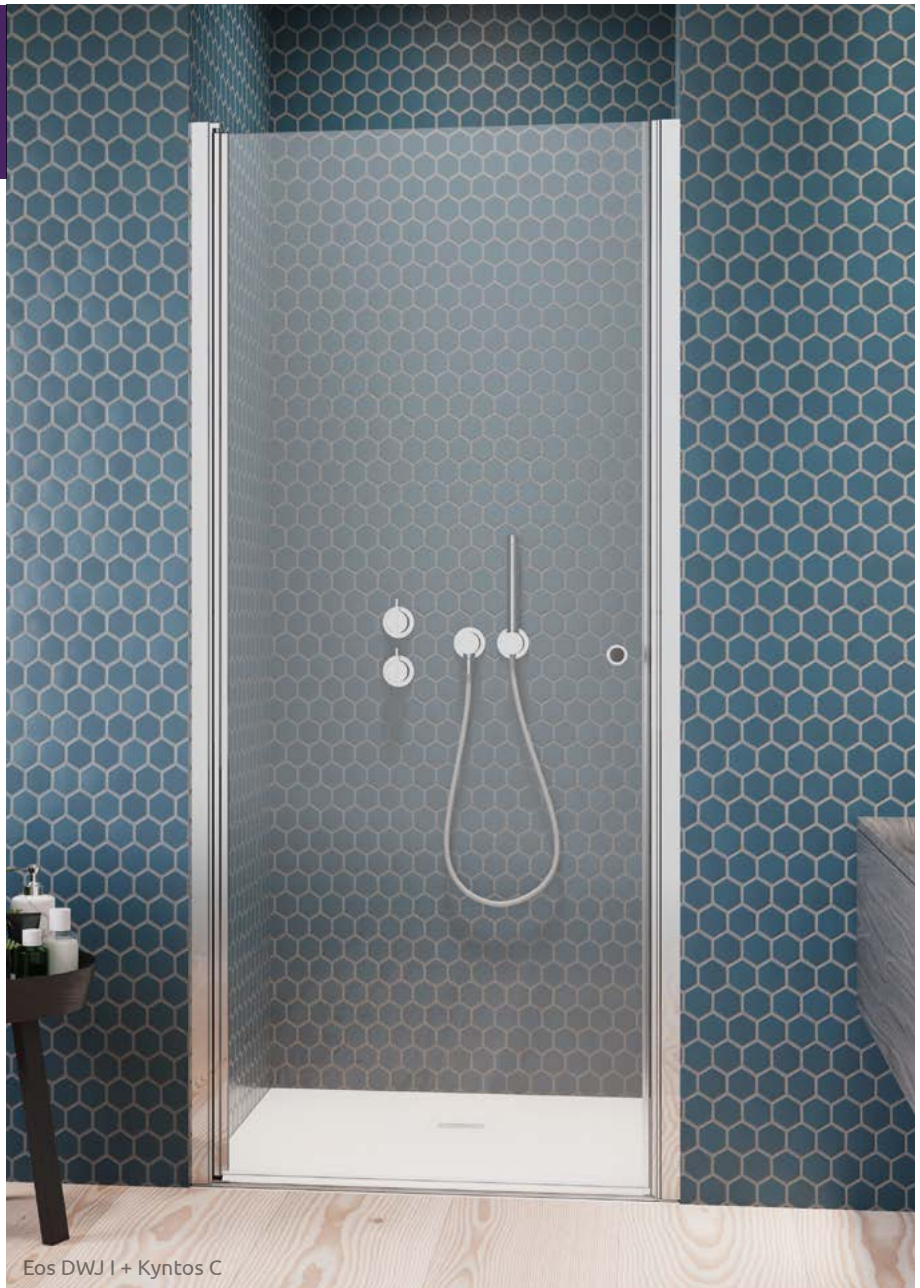

Eos DWJ I

Profile finish:

01 Chrome

Eos DWJ I + Kyntos C

Model	Width of niche (X)	TRANSPARENT GLASS Art. No.
DWJ I 70 L	690-710	137983-01-01L
DWJ I 70 R	690-710	137983-01-01R
DWJ I 80 L	790-810	137913-01-01L
DWJ I 80 R	790-810	137913-01-01R
DWJ I 90 L	890-910	137903-01-01L
DWJ I 90 R	890-910	137903-01-01R
DWJ I 100 L	990-1010	137923-01-01L
DWJ I 100 R	990-1010	137923-01-01R

TECHNICAL DRAWINGS

Model	X	B	D	H1	H2
DWJ I 70	690-710	584	590	1970	1950
DWJ I 80	790-810	684	690	1970	1950
DWJ I 90	890-910	784	790	1970	1950
DWJ I 100	990-1010	884	890	1970	1950

ADDITIONAL OPTIONS

Extension profiles	Art. No.
 Profil U +2 cm – it can be mounted only on the side of a tubular hinge	P01-137197001
Profil U +2 cm – it can be mounted only on the side of the magnet-catch profile	P01-137195001
Profil U +4 cm – it can be mounted only on the side of the magnet-catch profile	P01-138195001

RECOMMENDED SHOWER TRAYS