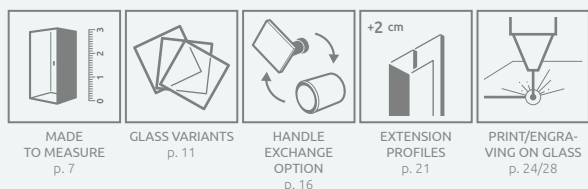

Eos DWJ I

Profile finish:

01 Chrome

Eos DWJ I + Kyntos C

Model	Width of niche (X)	TRANSPARENT GLASS Art. No.
DWJ I 70 L	690-710	137983-01-01L
DWJ I 70 R	690-710	137983-01-01R
DWJ I 80 L	790-810	137913-01-01L
DWJ I 80 R	790-810	137913-01-01R
DWJ I 90 L	890-910	137903-01-01L
DWJ I 90 R	890-910	137903-01-01R
DWJ I 100 L	990-1010	137923-01-01L
DWJ I 100 R	990-1010	137923-01-01R

TECHNICAL DRAWINGS

Model	X	B	D	H1	H2
DWJ I 70	690-710	584	590	1970	1950
DWJ I 80	790-810	684	690	1970	1950
DWJ I 90	890-910	784	790	1970	1950
DWJ I 100	990-1010	884	890	1970	1950

ADDITIONAL OPTIONS

Extension profiles	Art. No.
 Profil U +2 cm – it can be mounted only on the side of a tubular hinge	P01-137197001
Profil U +2 cm – it can be mounted only on the side of the magnet-catch profile	P01-137195001
Profil U +4 cm – it can be mounted only on the side of the magnet-catch profile	P01-138195001